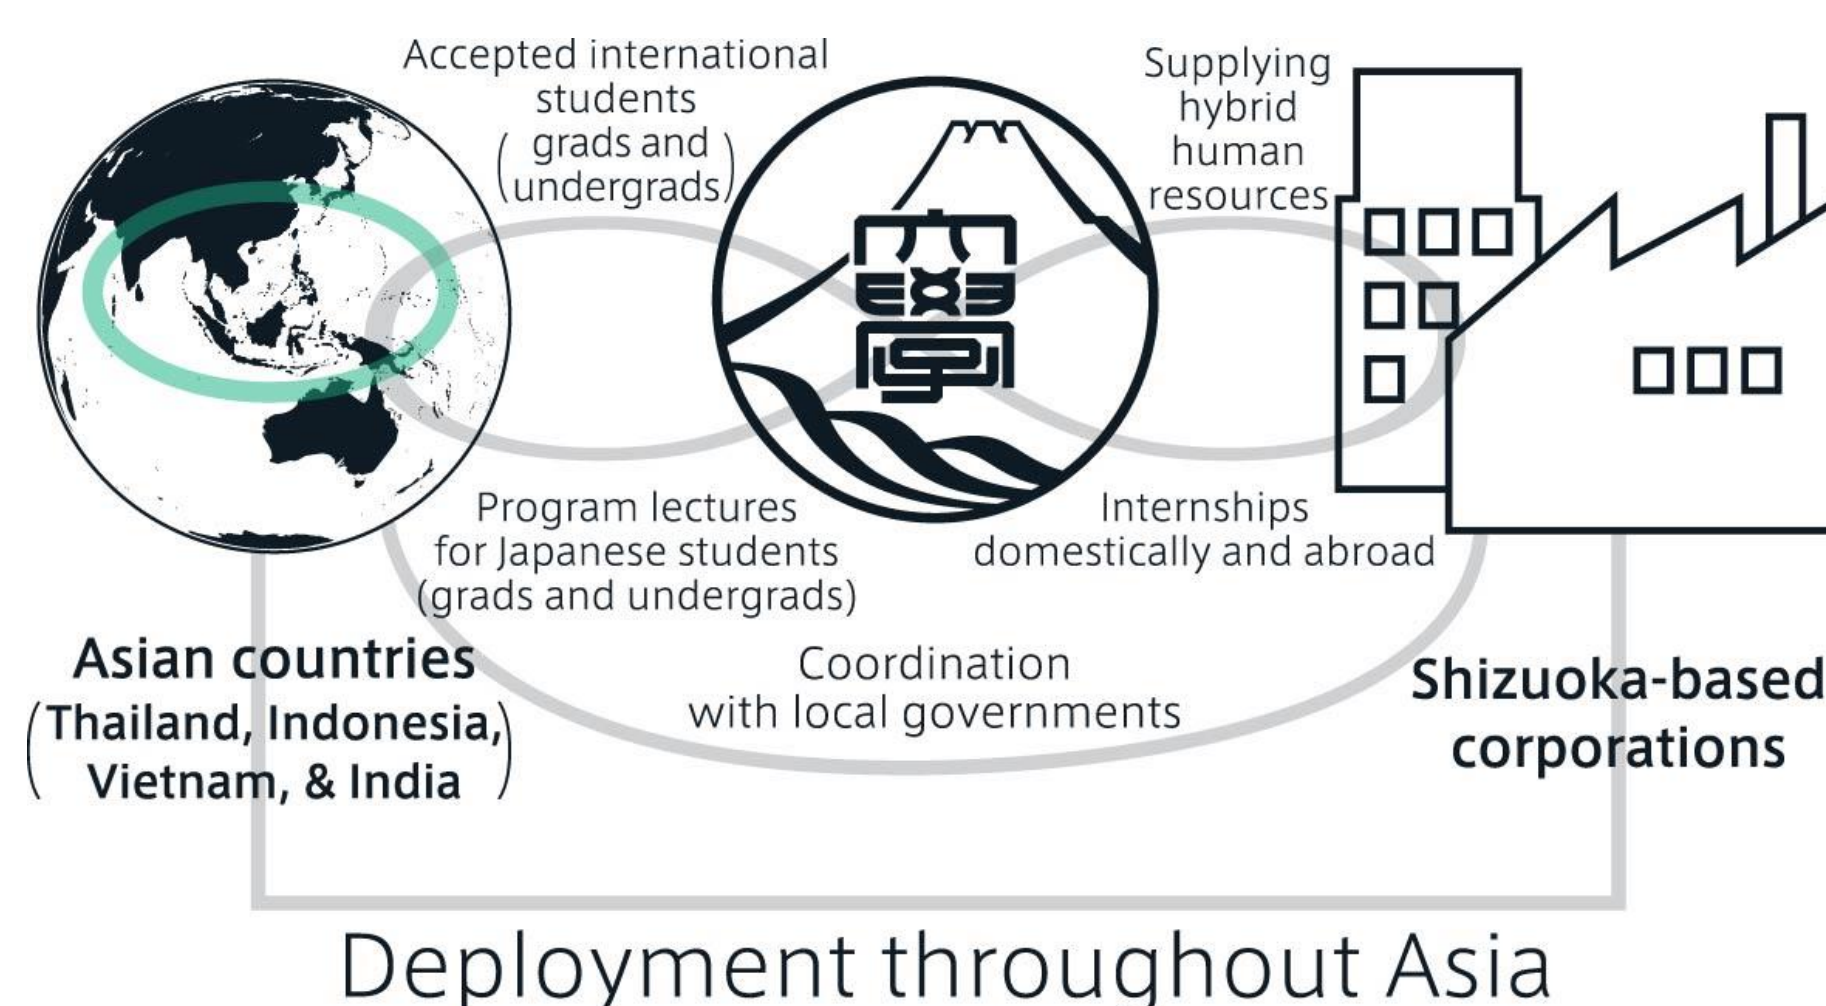

Special Program for Thai Students

Asia Bridge Program (ABP)

- ✓ **Application + Enrollment + Tuition fee** are **Waived** for all the Thai students admitted to the program
- ✓ **English Course for Master's degree.**
- ✓ **Japanese Course for Undergraduates.**
- ✓ **Japanese Language lessons provided**
- ✓ **Supported by Japanese global Companies**

ABP website:
<http://www.abp.icsu.shizuoka.ac.jp/eng/>

University website:
<https://www.shizuoka.ac.jp/english/>

[Shizuoka Univ. Thailand Office @ Thammasat University]

Contact in Thailand : Mr. Shishido, maydai4@yahoo.co.jp

in Shizuoka: Organization for International Collaboration, global@adb.shizuoka.ac.jp