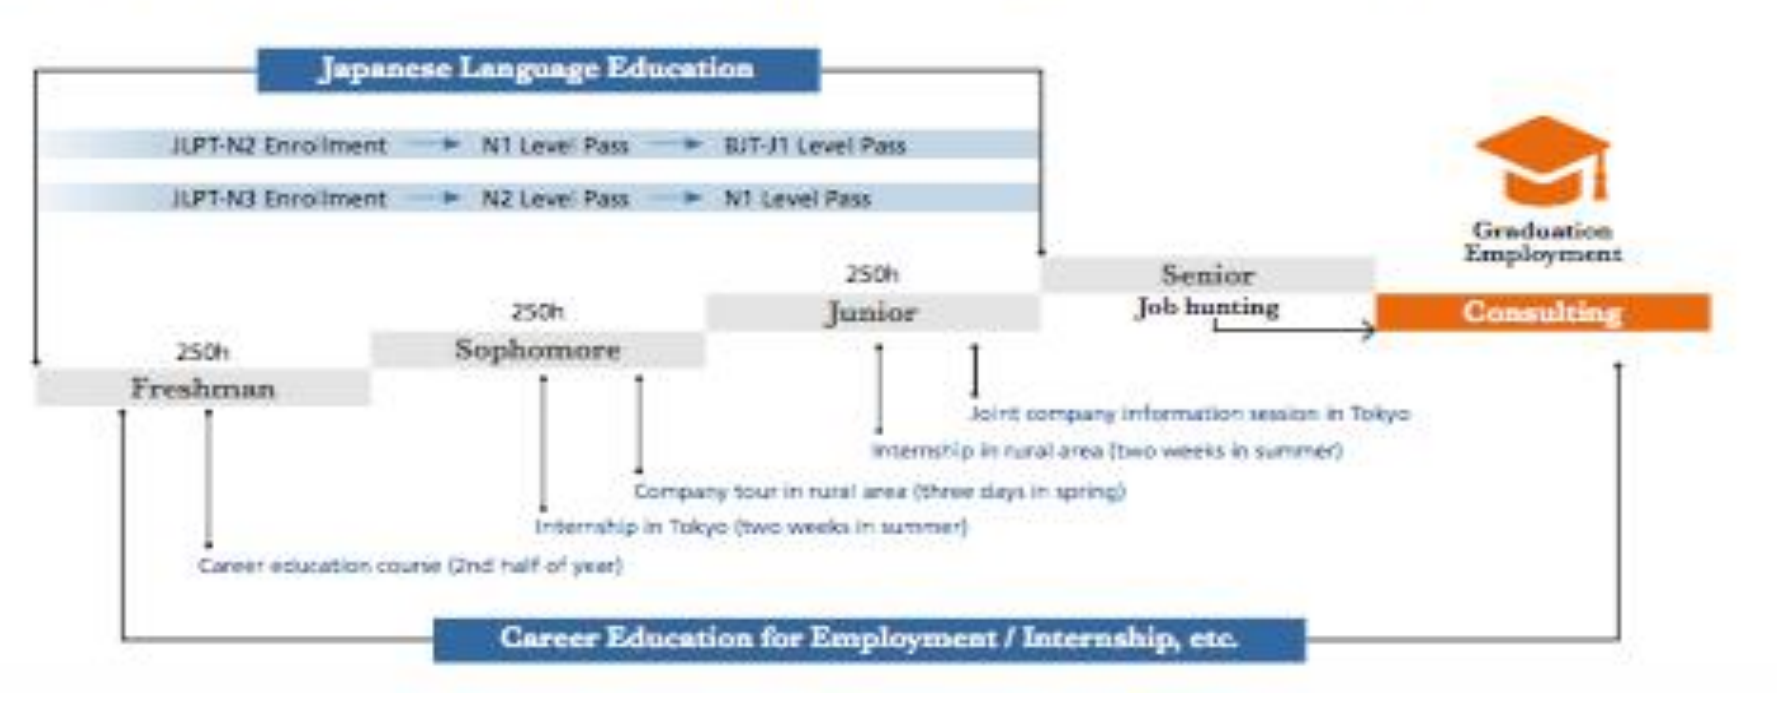

Career Support Program For International Students

Main Purpose of Bangkok

- Planning, conducting Toyo RDS Spring/Summer Workshop
- Planning, conducting Short-term field study program in Thailand
- Arrangement RDS seminar activities in Thailand
- Planning and conducting Faculty Development and Staff development for the faculties and administrative staff of RDS
- Developing, planning, and conducting for internship in Thailand
- Organizing and promotion of international research between Chulalongkorn University and Toyo University