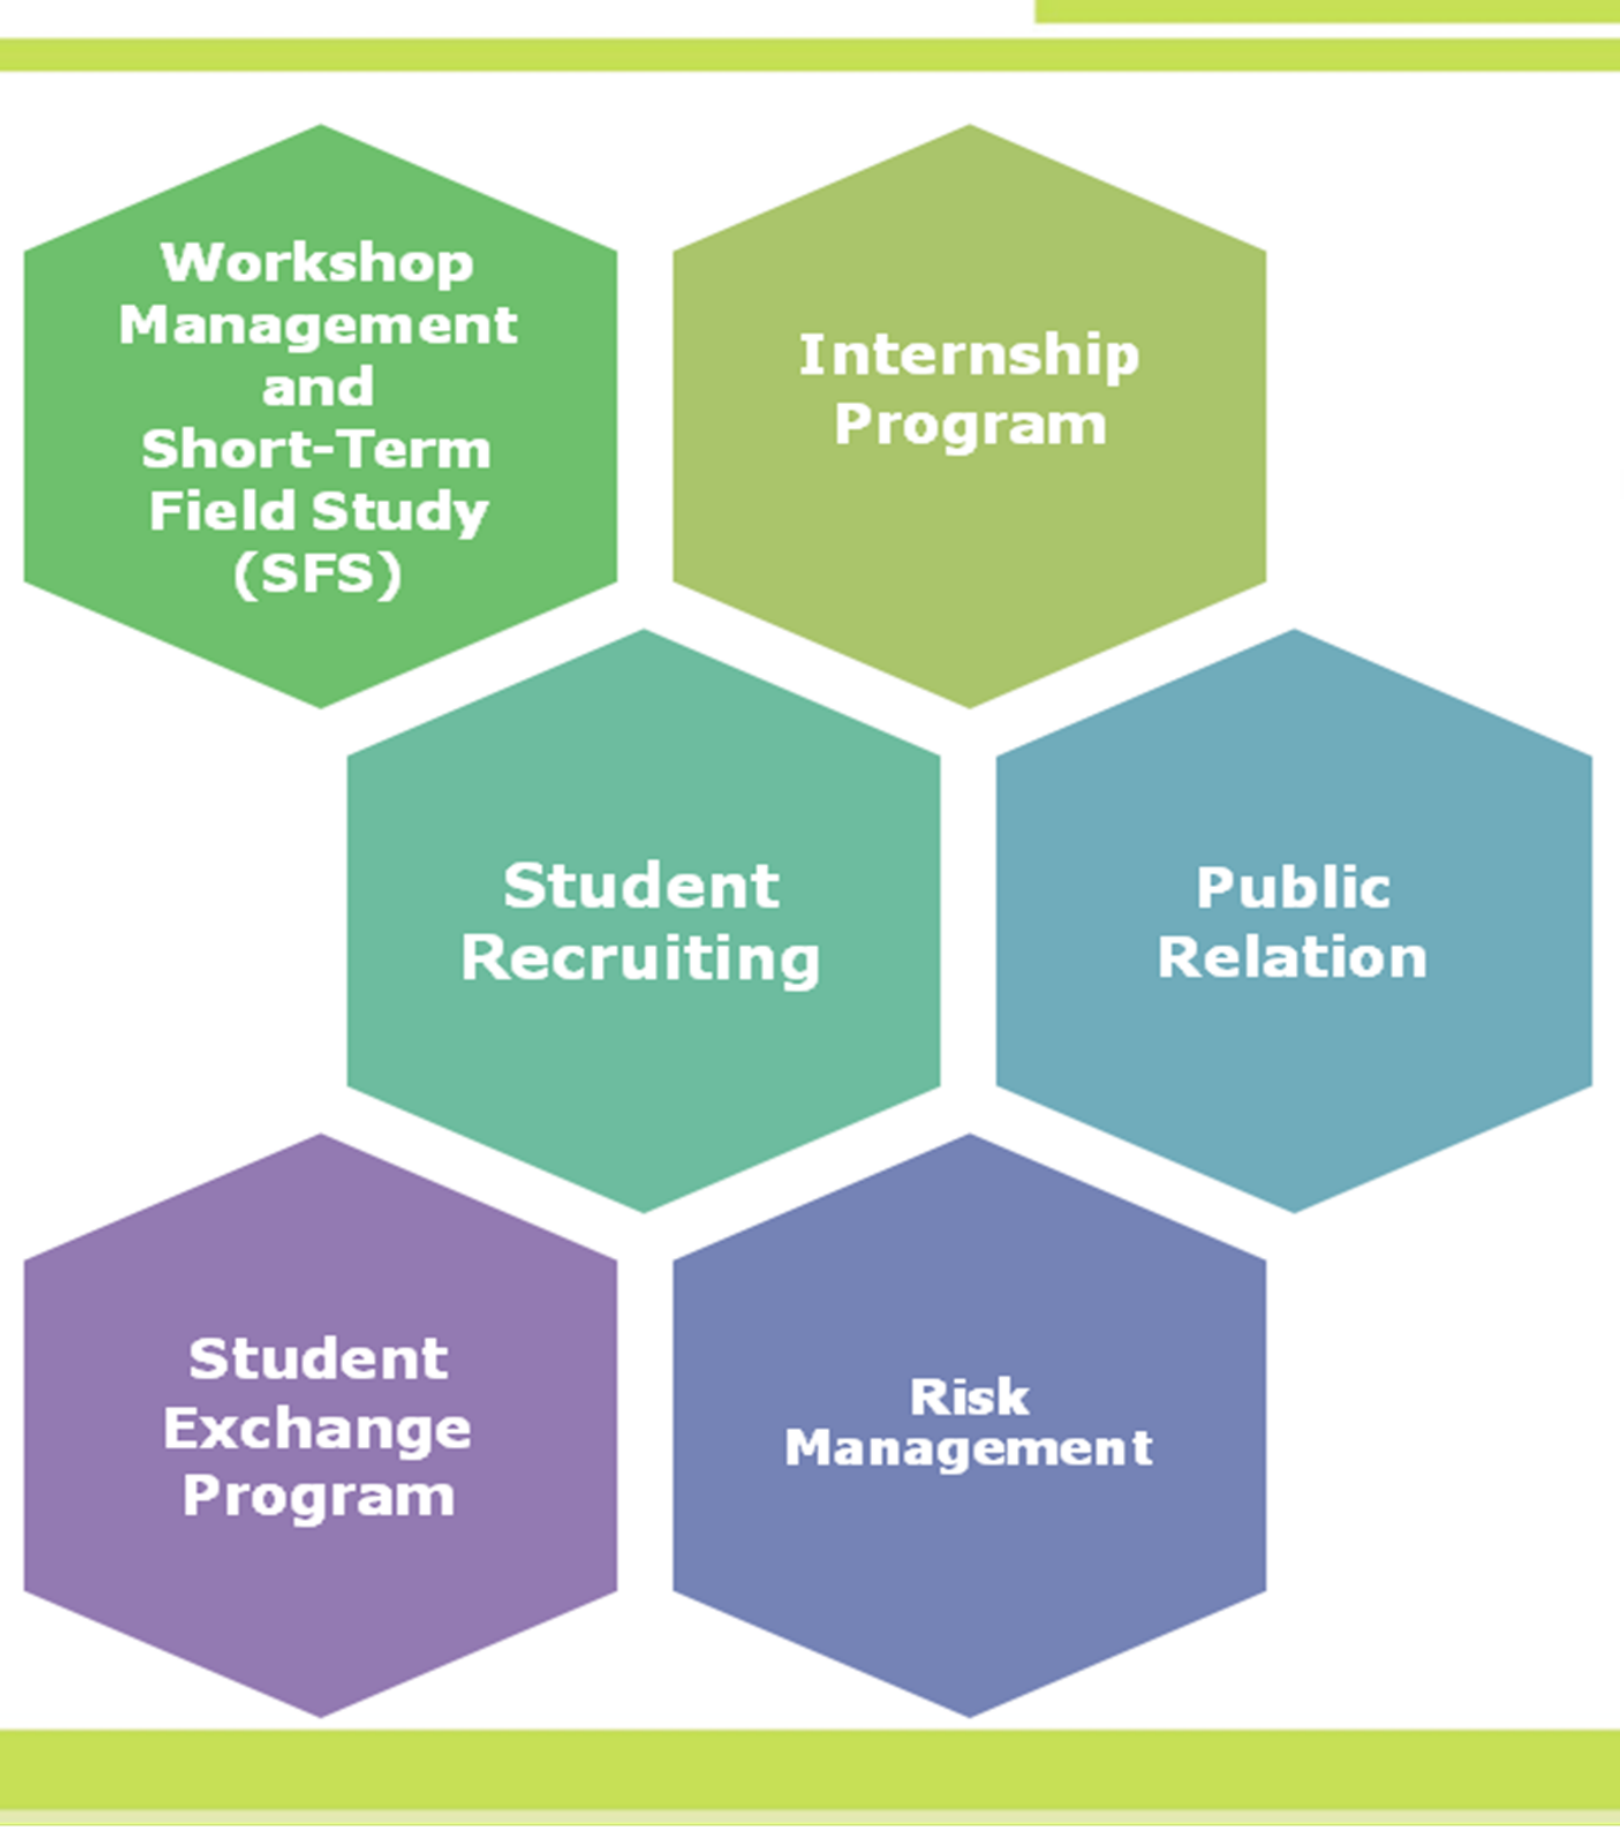

TOYO UNIVERSITY

Location and Campus Facilities In and Around Tokyo

HISTORY
Founded in **1887**.

FACULTIES AND DEPARTMENTS
13 faculties and 45 departments

GRADUATE SCHOOLS AND COURSES
15 graduate schools and 36 courses

DOUBLE DEGREE PROGRAMS
3

PIONEER IN EDUCATION OF WOMEN
First private university in Japan to enroll female students in **1916**.

SELECTED FOR TOP GLOBAL UNIVERSITY PROJECT BY MEXT
One of **37** universities nationwide (out of 772) to receive **10 years'** worth of grants aimed at helping us become a more internationalized university.

STUDENTS as of May 1, 2021
31,018
30,104 Undergraduate
914 Postgraduate
*The number is approximate.

MALE TO FEMALE RATIO AMONG STUDENTS
6 to 4

INTERNATIONAL STUDENTS as of May 1, 2020
1,619
*Including special permission residents.

APPLICANTS FOR 2021 ACADEMIC YEAR
89,821 Applicants
TOP 7 among universities in Japan

ALUMNI as of May 1, 2021
340,057

EMPLOYMENT RATE Class of 2020 Academic Year
97.6%

FACULTY (full-time) as of May 1, 2021
773

Academic Year
Spring — April - Early August
Fall — Late September - January

OVERSEAS PARTNER INSTITUTIONS *University with as of July 1, 2021
212 universities, **5** consortia, **6** institutions, **3** municipalities in **37** countries / areas

STUDENT EXCHANGE PROGRAM PARTNERS as of July 1, 2021
146 universities and **2** consortia

COURSES TAUGHT IN ENGLISH as of 2020
1,610
1,101 undergraduate 509 postgraduate

OVERSEAS OFFICES
8 as of May 2021

CAMPUSES
5

NUMBER OF BOOKS — as of March 31, 2020
1,577,924

SPORTS CLUBS & GROUPS
135

CULTURAL CLUBS & GROUPS
163

東洋大学 | SUSTAINABLE DEVELOPMENT GOALS