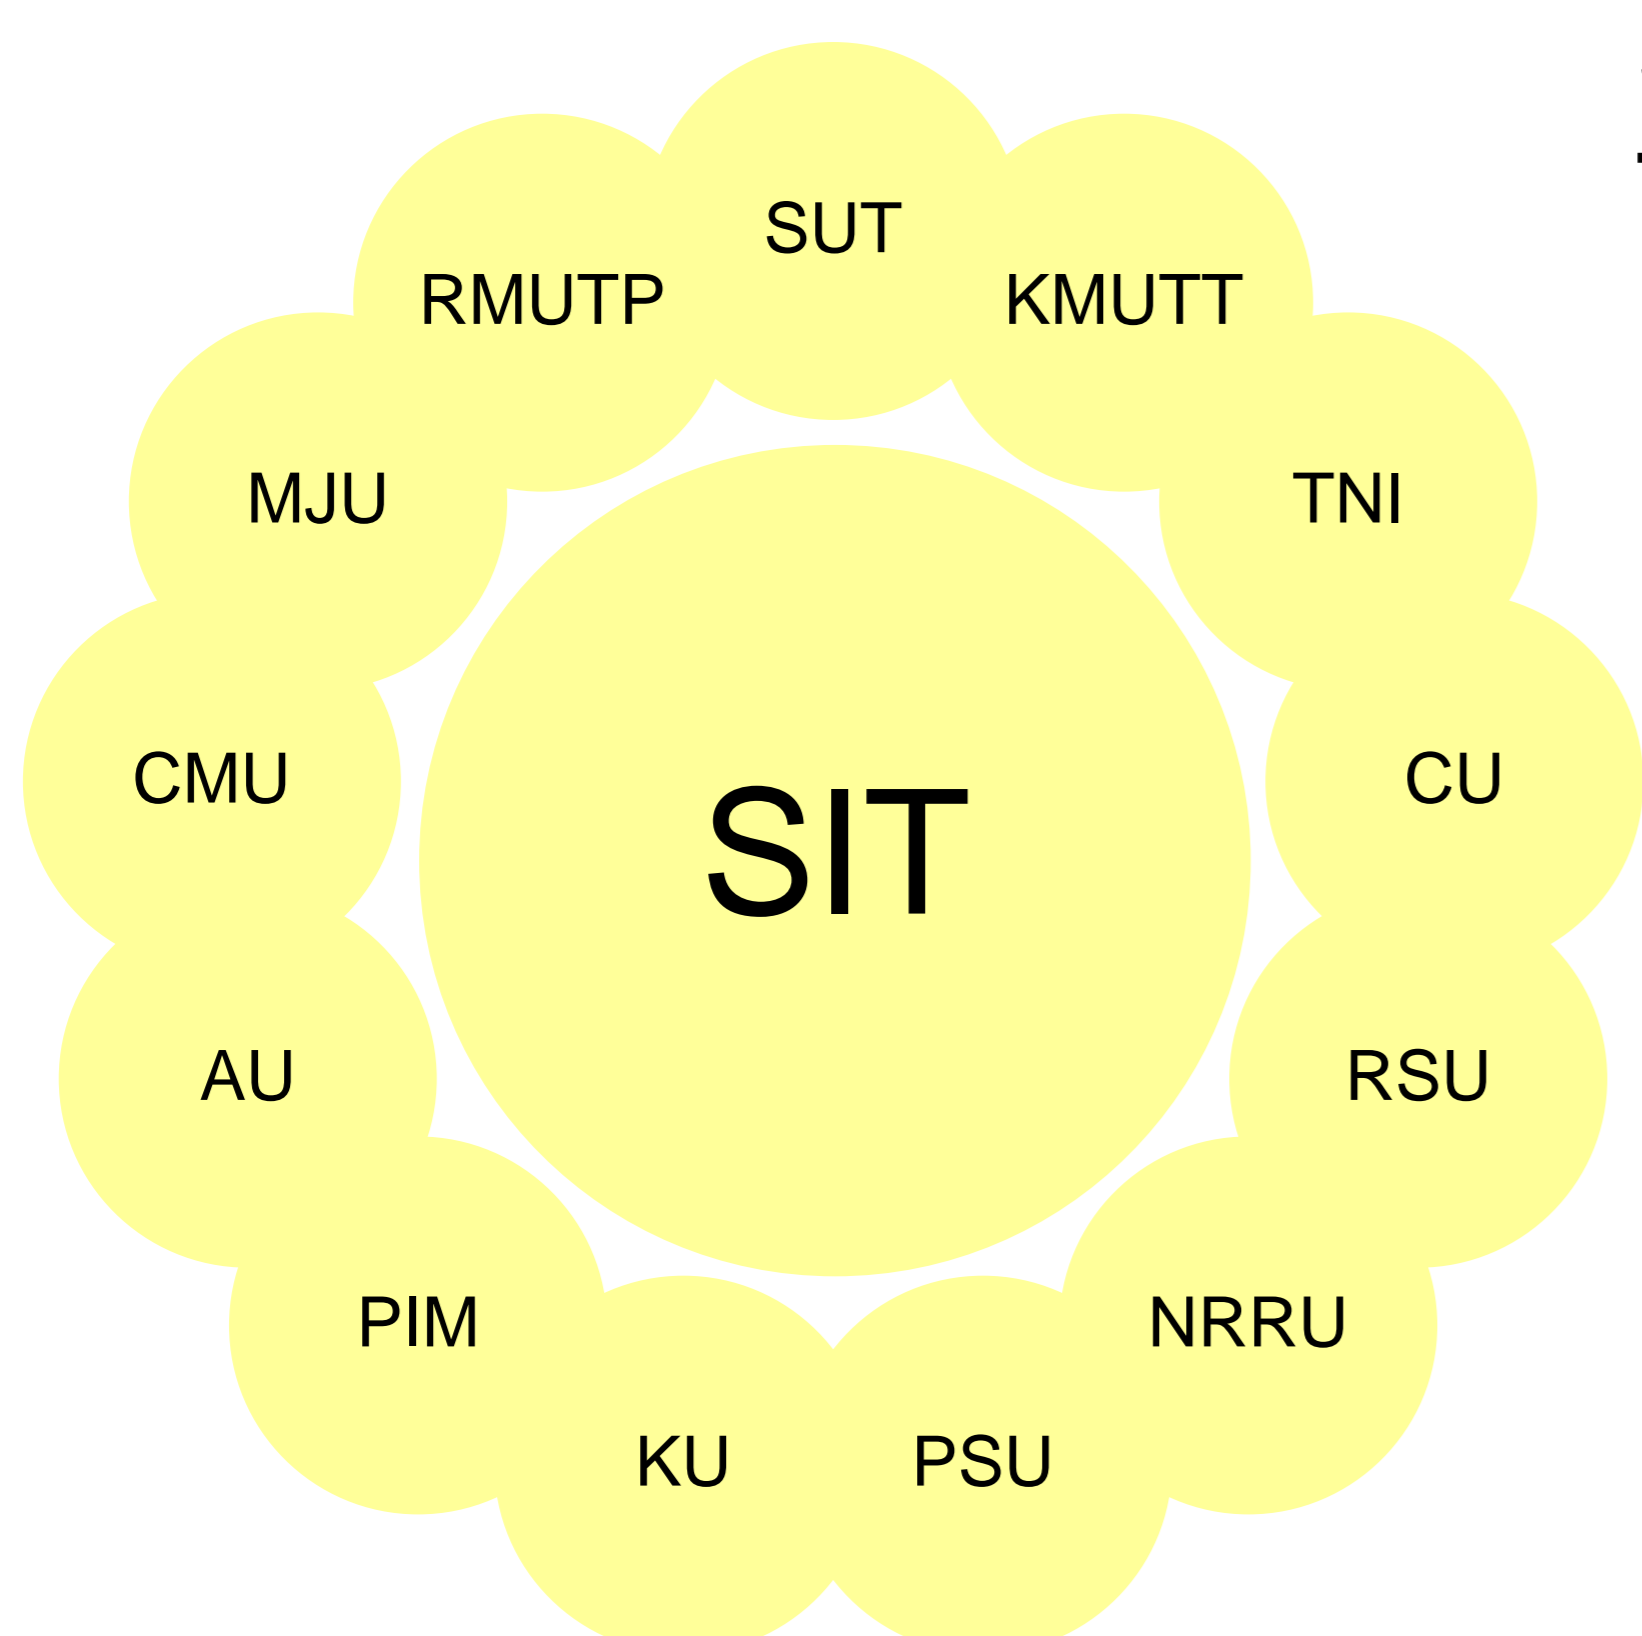

## One of the Top Global Universities in Japan:

**Shibaura Institute of Technology (SIT)** is a private institute which was established in 1927; it consists of 3 campuses located in Tokyo and Saitama Prefecture.

The mission of SIT is **to foster engineers and scientists who can learn from the world and contribute to global sustainability.**

*In 2014, SIT was selected as one of the “Top Global Universities” by the Japanese government.*

SIT consists of 4 undergraduate college/schools (16 departments) and 1 graduate school (7 courses), and is connected with more than 160 partner universities and institutes all over the world.

## Major activities:

**SHIBAURA INSTITUTE OF TECHNOLOGY**  
Established 1927

SIT sent **292** students to Thailand and accepted **249** Thai students in the following programs in FY 2018.

● 13 partner universities and institutes in Thailand: