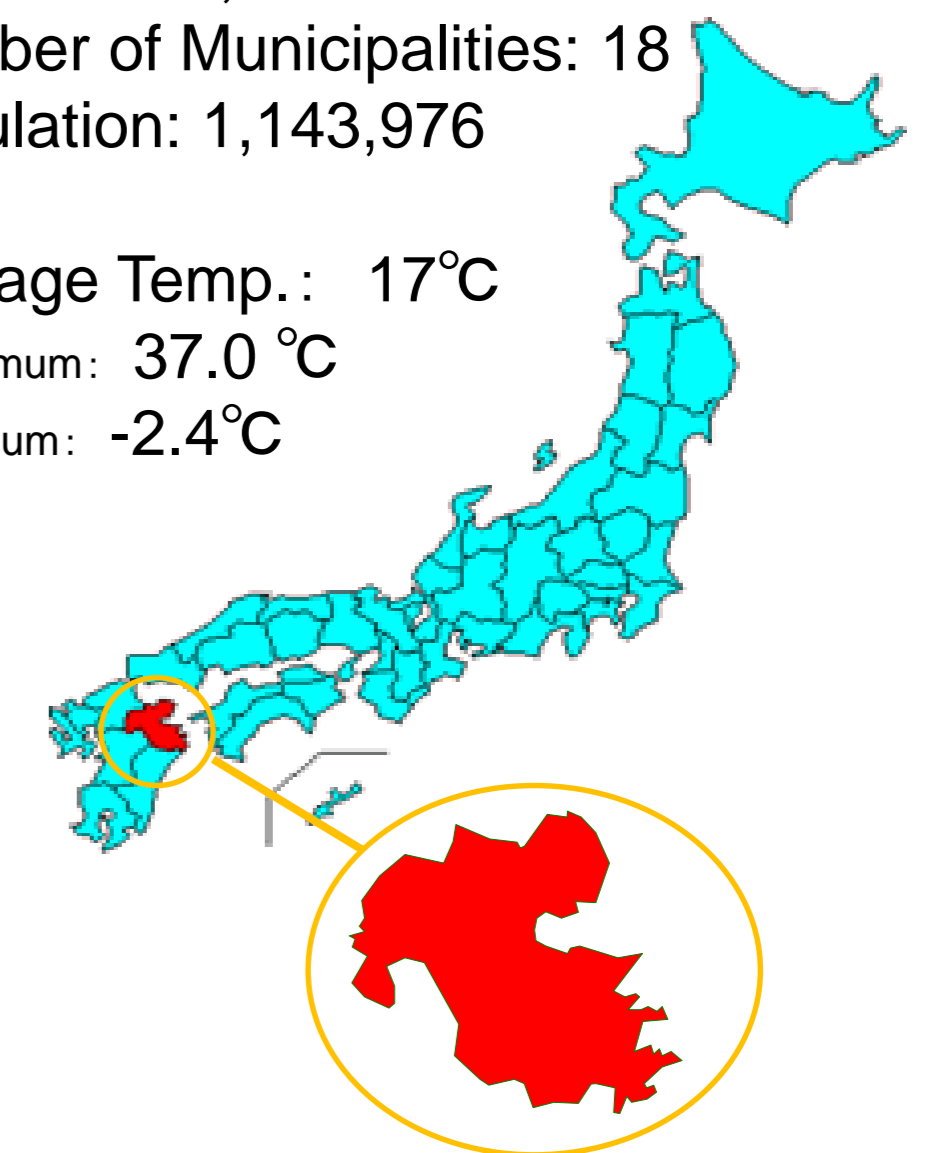

Introduction

Oita University is the only national university corporation located in Oita Prefecture. As a “Center of community” in Oita, Oita University plays an active role in education, research and medical sciences. The university consists of 5 faculties, 5 graduate schools and a university hospital, with 155 international students from 19 countries as of May 1, 2019. The university also has concluded academic exchange agreements with 93 institutes/hospitals in over 26 countries and regions.

Total Area: 6,340km²
Number of Municipalities: 18
Population: 1,143,976

Average Temp.: 17°C
Maximum: 37.0 °C
Minimum: -2.4°C

On 24th August 2015, Oita University established Bangkok Office at Siriraj Hospital, Thai National Mahidol University as our first foreign branch.