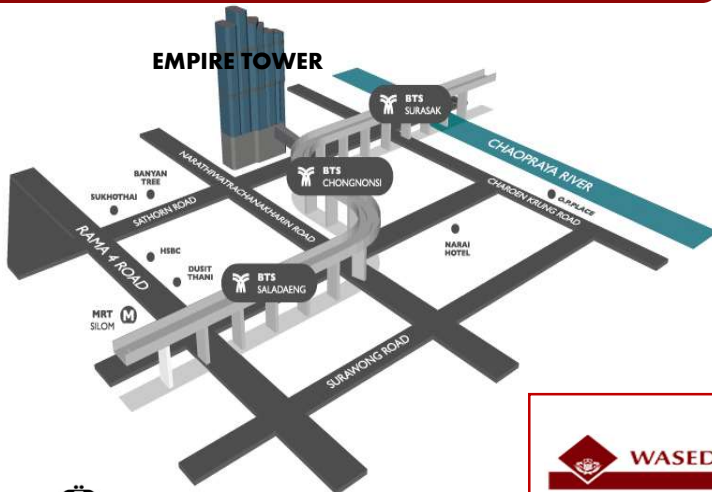

Waseda University Bangkok Branch Office

BTS Chong Non-Sri (Exit 5)

Located at Waseda Japanese Language and Culture School, 5th Floor, Empire Tower under the collaboration between Waseda University and Saha Group of Thailand.