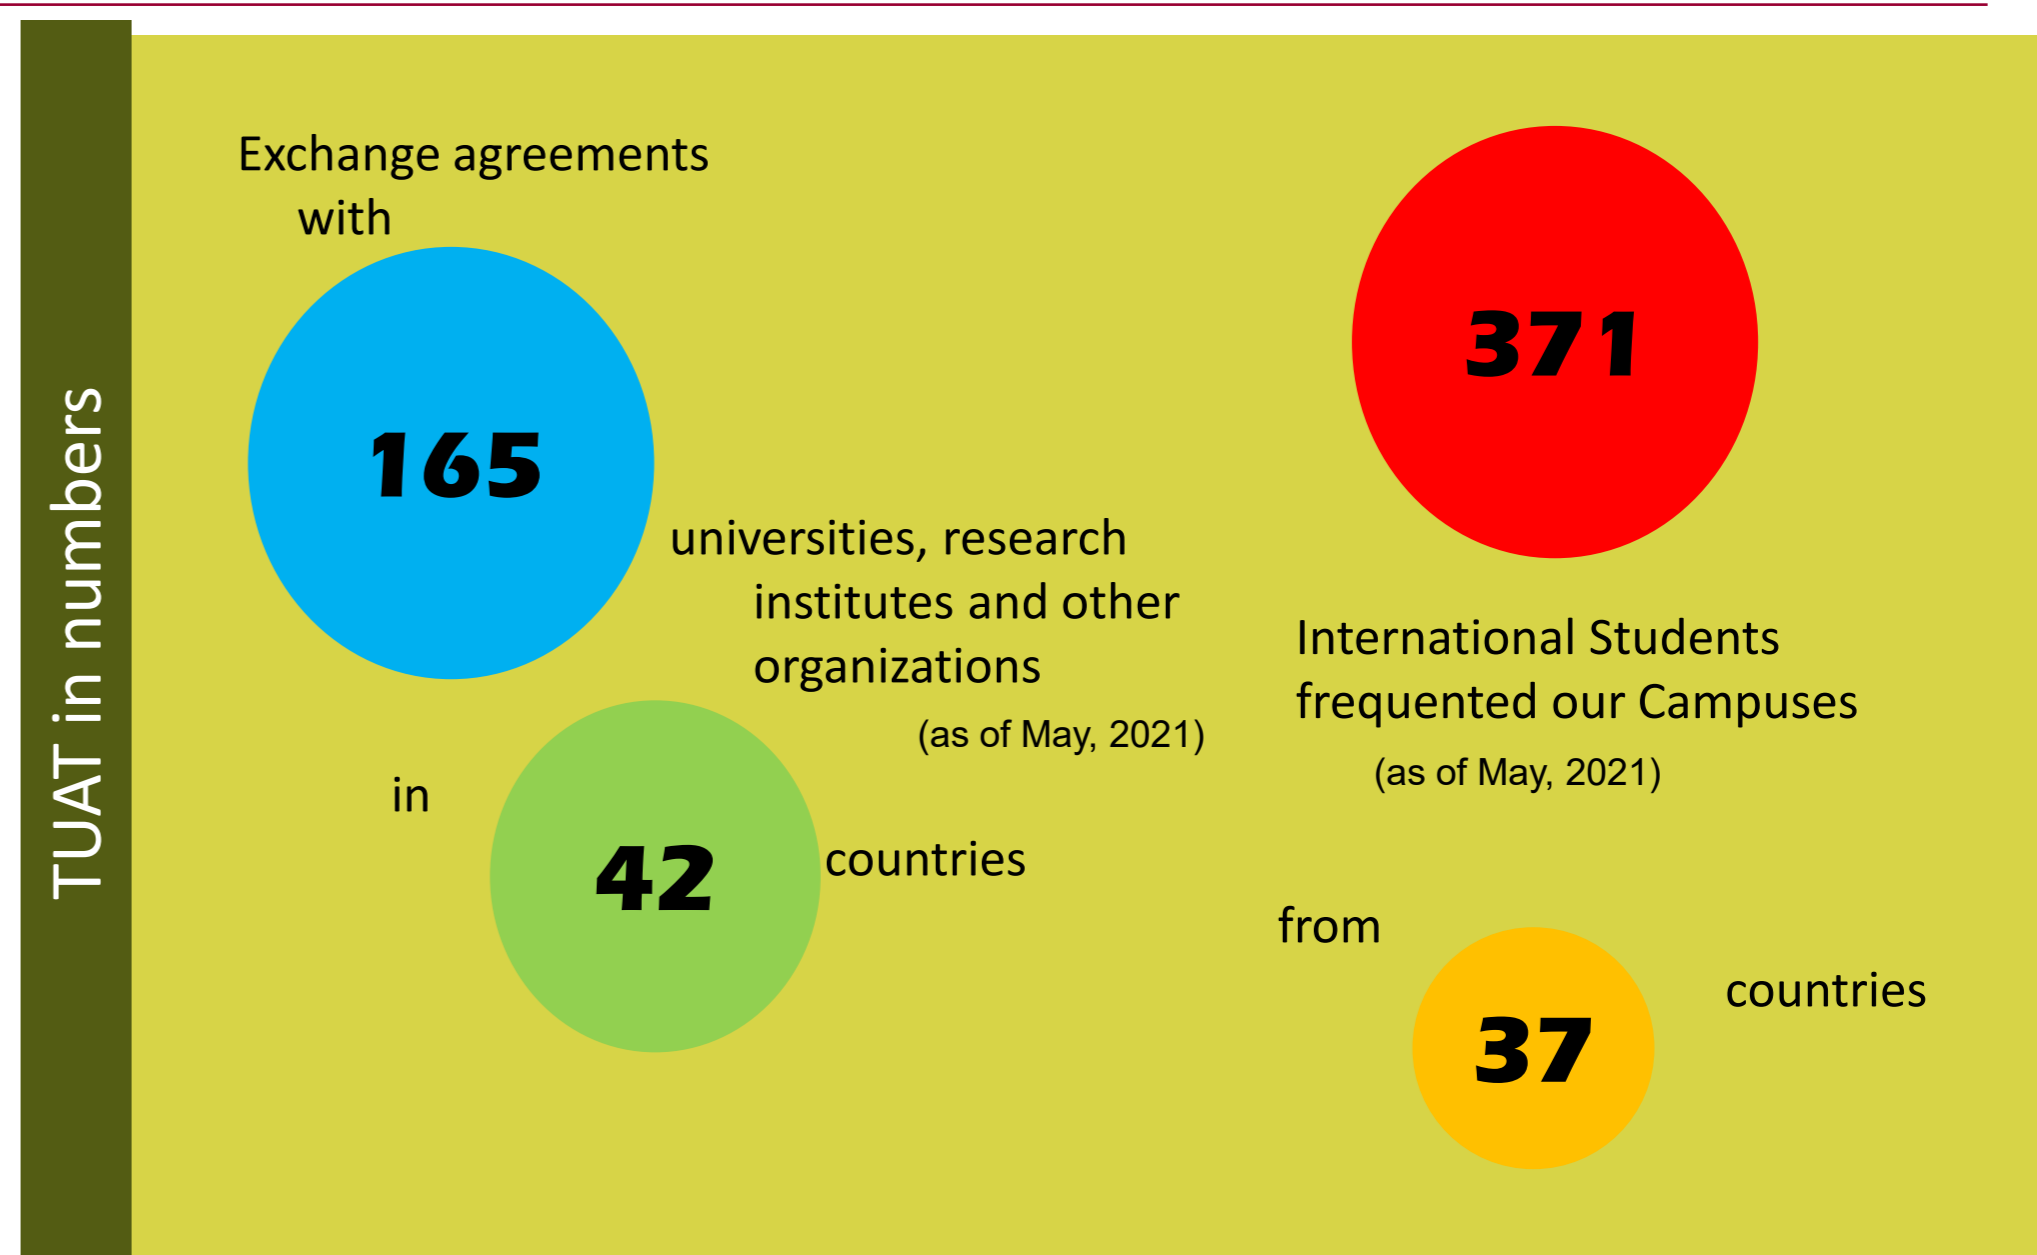

National University

Tokyo University of Agriculture and Technology

[ASEAN Office]

Tokyo University of Agriculture and Technology

web.tuat.ac.jp/~intl

Introduction

Tokyo University of Agriculture and Technology (TUAT) was formally recognized as a national university in 1949 and is a leader in the field of agriculture and technology. Originally founded in 1874, TUAT has a history of over 140 years and a high commitment towards scientific research and developing technology for the improvement of our modern society, in addition to emphasizing a sustainable natural resource management and a harmonious coexistence with nature.

Agriculture and Engineering campuses are located in Fuchu and Koganei, 40 minutes by train from Tokyo Station, with easy access to everything that a major city could offer.

At TUAT, students will enjoy studying in one of the most exciting cities in the world while participating in integrated research projects only possible at our university.