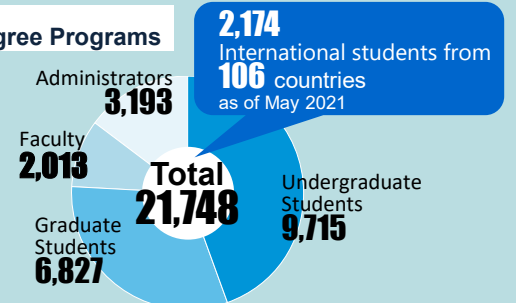

In Numbers

3 Graduate Schools and **6** Degree Programs

- Graduate School of Business Sciences, Humanities and Social Sciences
  - Degree Programs in Humanities and Social Sciences
  - Degree Programs in Business Sciences
- Graduate School of Science and Technology
  - Degree Programs in Pure and Applied Sciences
  - Degree Programs in Systems and Information Engineering
  - Degree Programs in Life and Earth Sciences
- Graduate School of Comprehensive Human Sciences
  - Degree Programs in Comprehensive Human Sciences

9 Undergraduate Schools

- Humanities and Culture
- Social and International Studies
- Human Sciences
- Life and Environmental Sciences
- Sciences and Engineering
- Informatics
- Medicine and Medical Sciences
- Health and Physical Education
- Art and Design

1 Integrative School

- School of Integrative and Global Majors (SIGMA)

Our Partner Institutions in Thailand

- Asian Institute of Technology
- Chulalongkorn University
- Kasetsart University
- Khon Kaen University
- King Mongkut's University of Technology Thonburi
- Mae Fah Luang University
- Maejo University
- Office of Judiciary of Thailand
- Prince of Songkla University
- Srinakharinwirot University
- Suranaree University of Technology
- Thammasat University