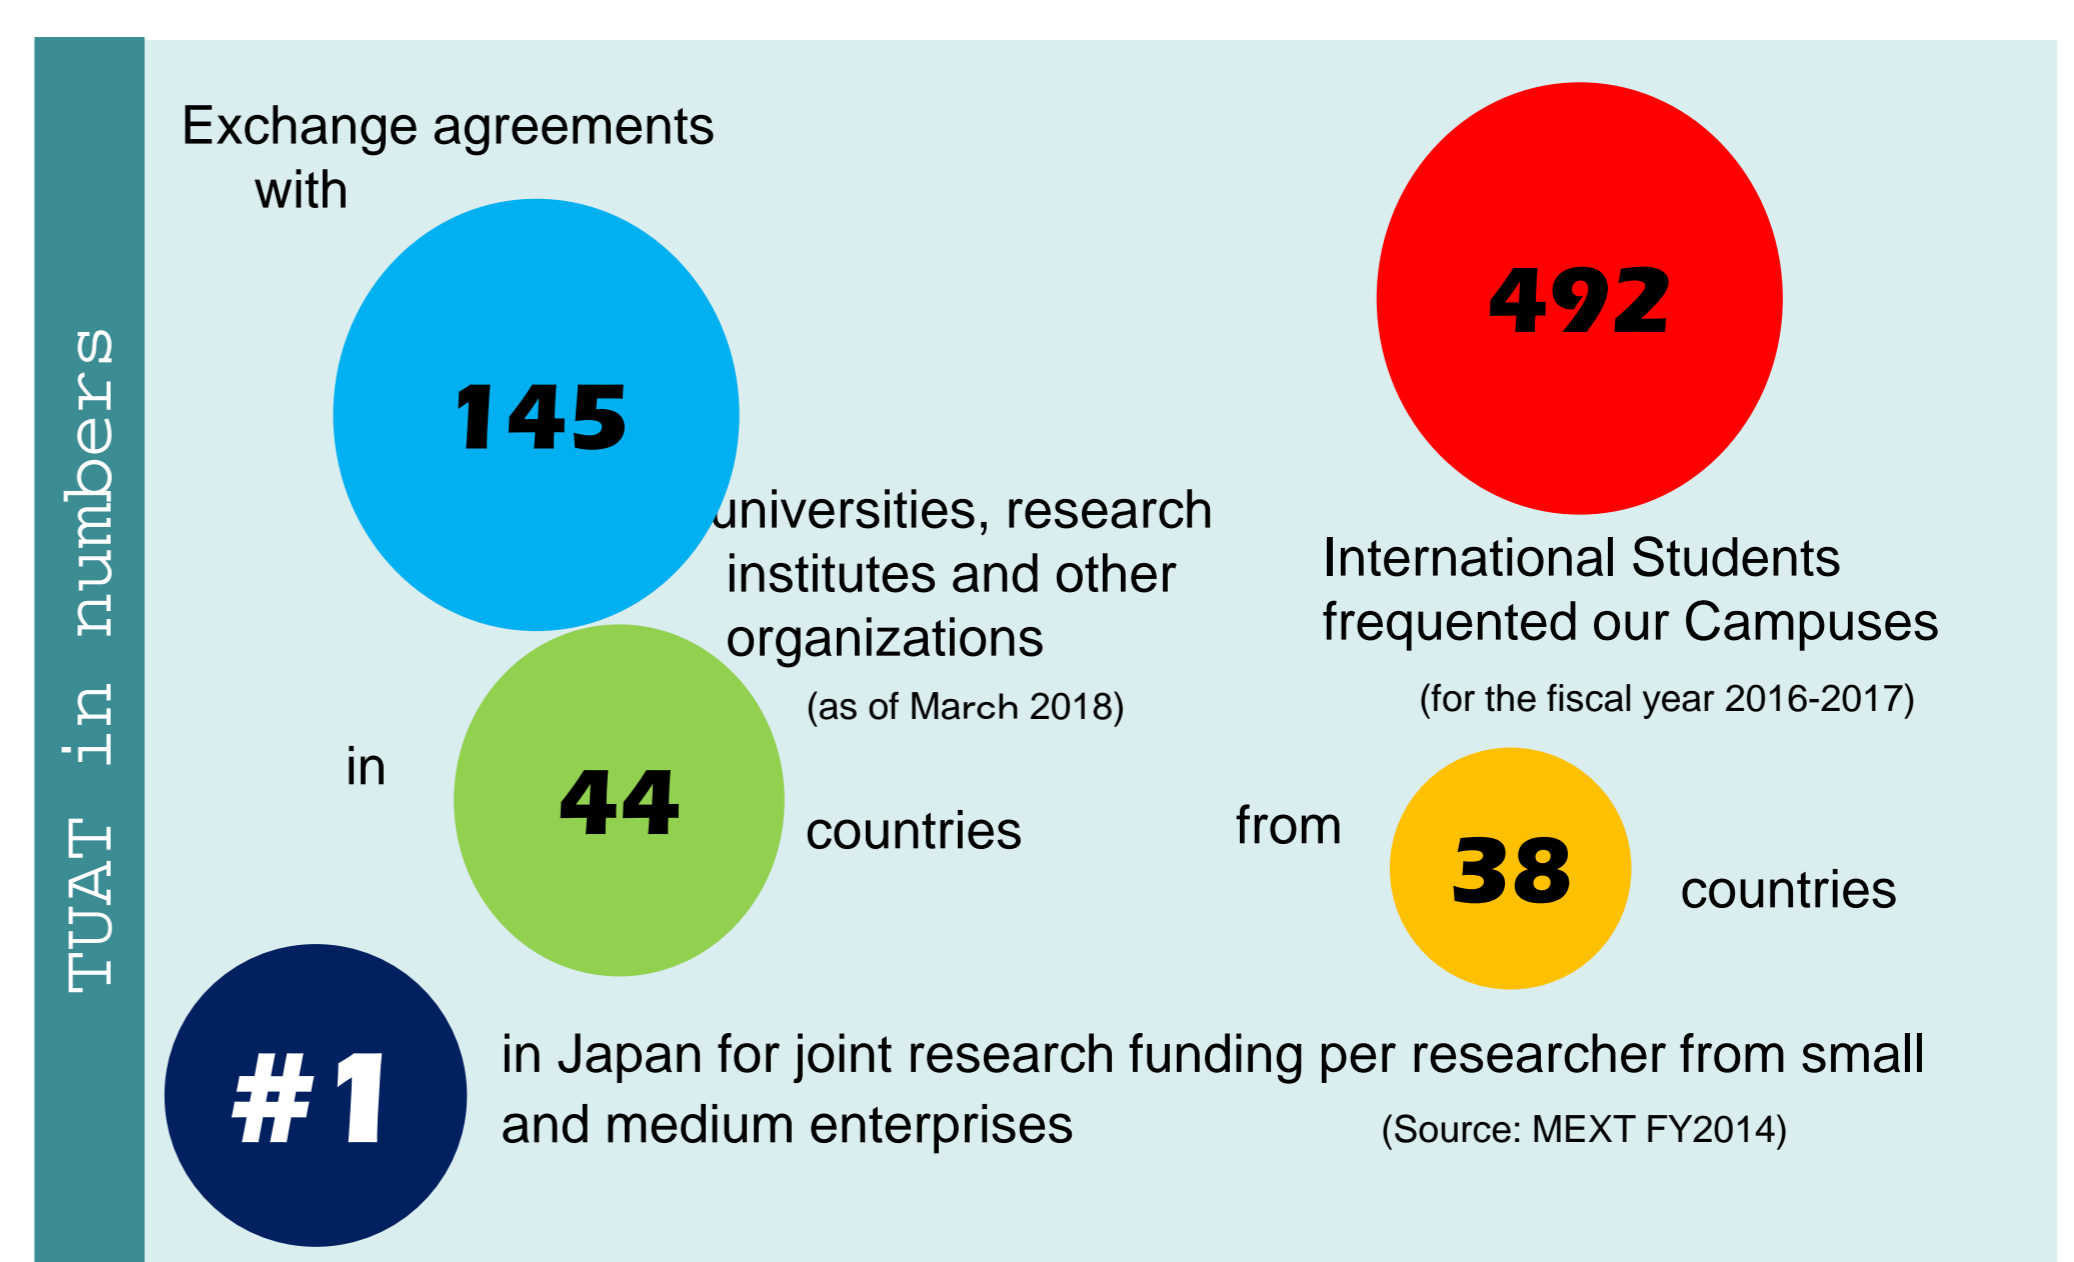

University Programs