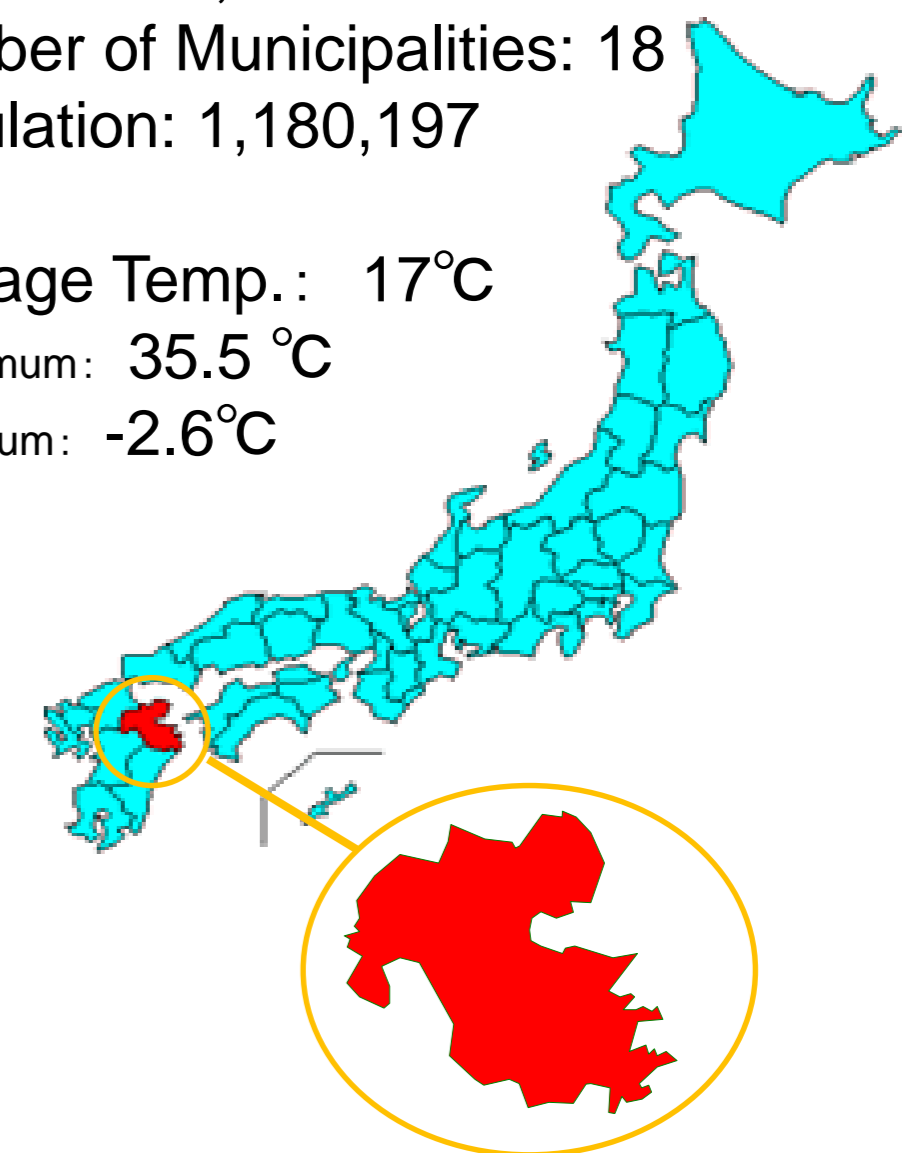

Introduction

Oita University is the only national university corporation located in Oita Prefecture. As a “Center of community” in Oita, Oita University plays an active role in education, research and medical sciences. The university consists of 4 faculties, 5 graduate schools and the university hospital, with 140 international students from 17 countries as of Oct 1, 2015. The university also has concluded academic exchange agreements with 75 institutes/hospitals in over 20 countries and regions.

Total Area: 6,339km²
Number of Municipalities: 18
Population: 1,180,197

Average Temp.: 17°C
Maximum: 35.5 °C
Minimum: -2.6°C

On 24th August 2015, Oita University established Bangkok Office at Siriraj Hospital, Thai National Mahidol University as our first foreign branch.