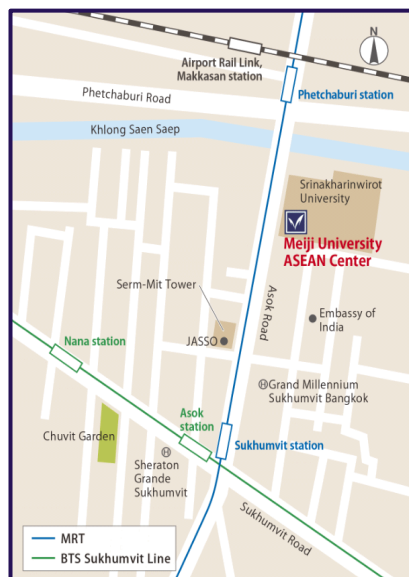

MEIJI UNIVERSITY ASEAN CENTER

明治大学 アセアンセンター

The Meiji University ASEAN Center was established in May 2013 within the campus of Srinakharinwirot University in Bangkok, with aims to promote partnership with universities in ASEAN countries and to nurture competent leaders both in Japan and ASEAN with field oriented abilities, who can demonstrate tough first-line competence, and can act as a bridge between Japan and ASEAN countries.

10 Min. walk from BTS Asoke or MRT Sukhumvit

From BTS Asoke exit 3 or MRT Sukhumvit exit 2, please proceed to the north along Asok Road (Sukhumvit Soi 21). Srinakharinwirot University will be on the right-hand side. After entering the campus, Service Building (where Starbucks coffee is located) will appear ahead on the right and Meiji University ASEAN Center is on the 10th floor.

7 Min. walk from MRT Petchaburi

From MRT Petchaburi exit 1, please proceed to the south along Asok Road (Sukhumvit Soi 21). Srinakharinwirot University will be on the left-hand side. After entering the campus, Service Building (where Starbucks coffee is located) will appear ahead on the right and Meiji University ASEAN Center is on the 10th floor.

Service Building

Starbucks Coffee Shop is located on the first floor

Address

114 M.L. Pin Malakul Building 10th Floor,
Sukhumvit 23, Wattana, Bangkok 10110
(located on 10th floor of Service Building inside
Srinakharinwirot University)