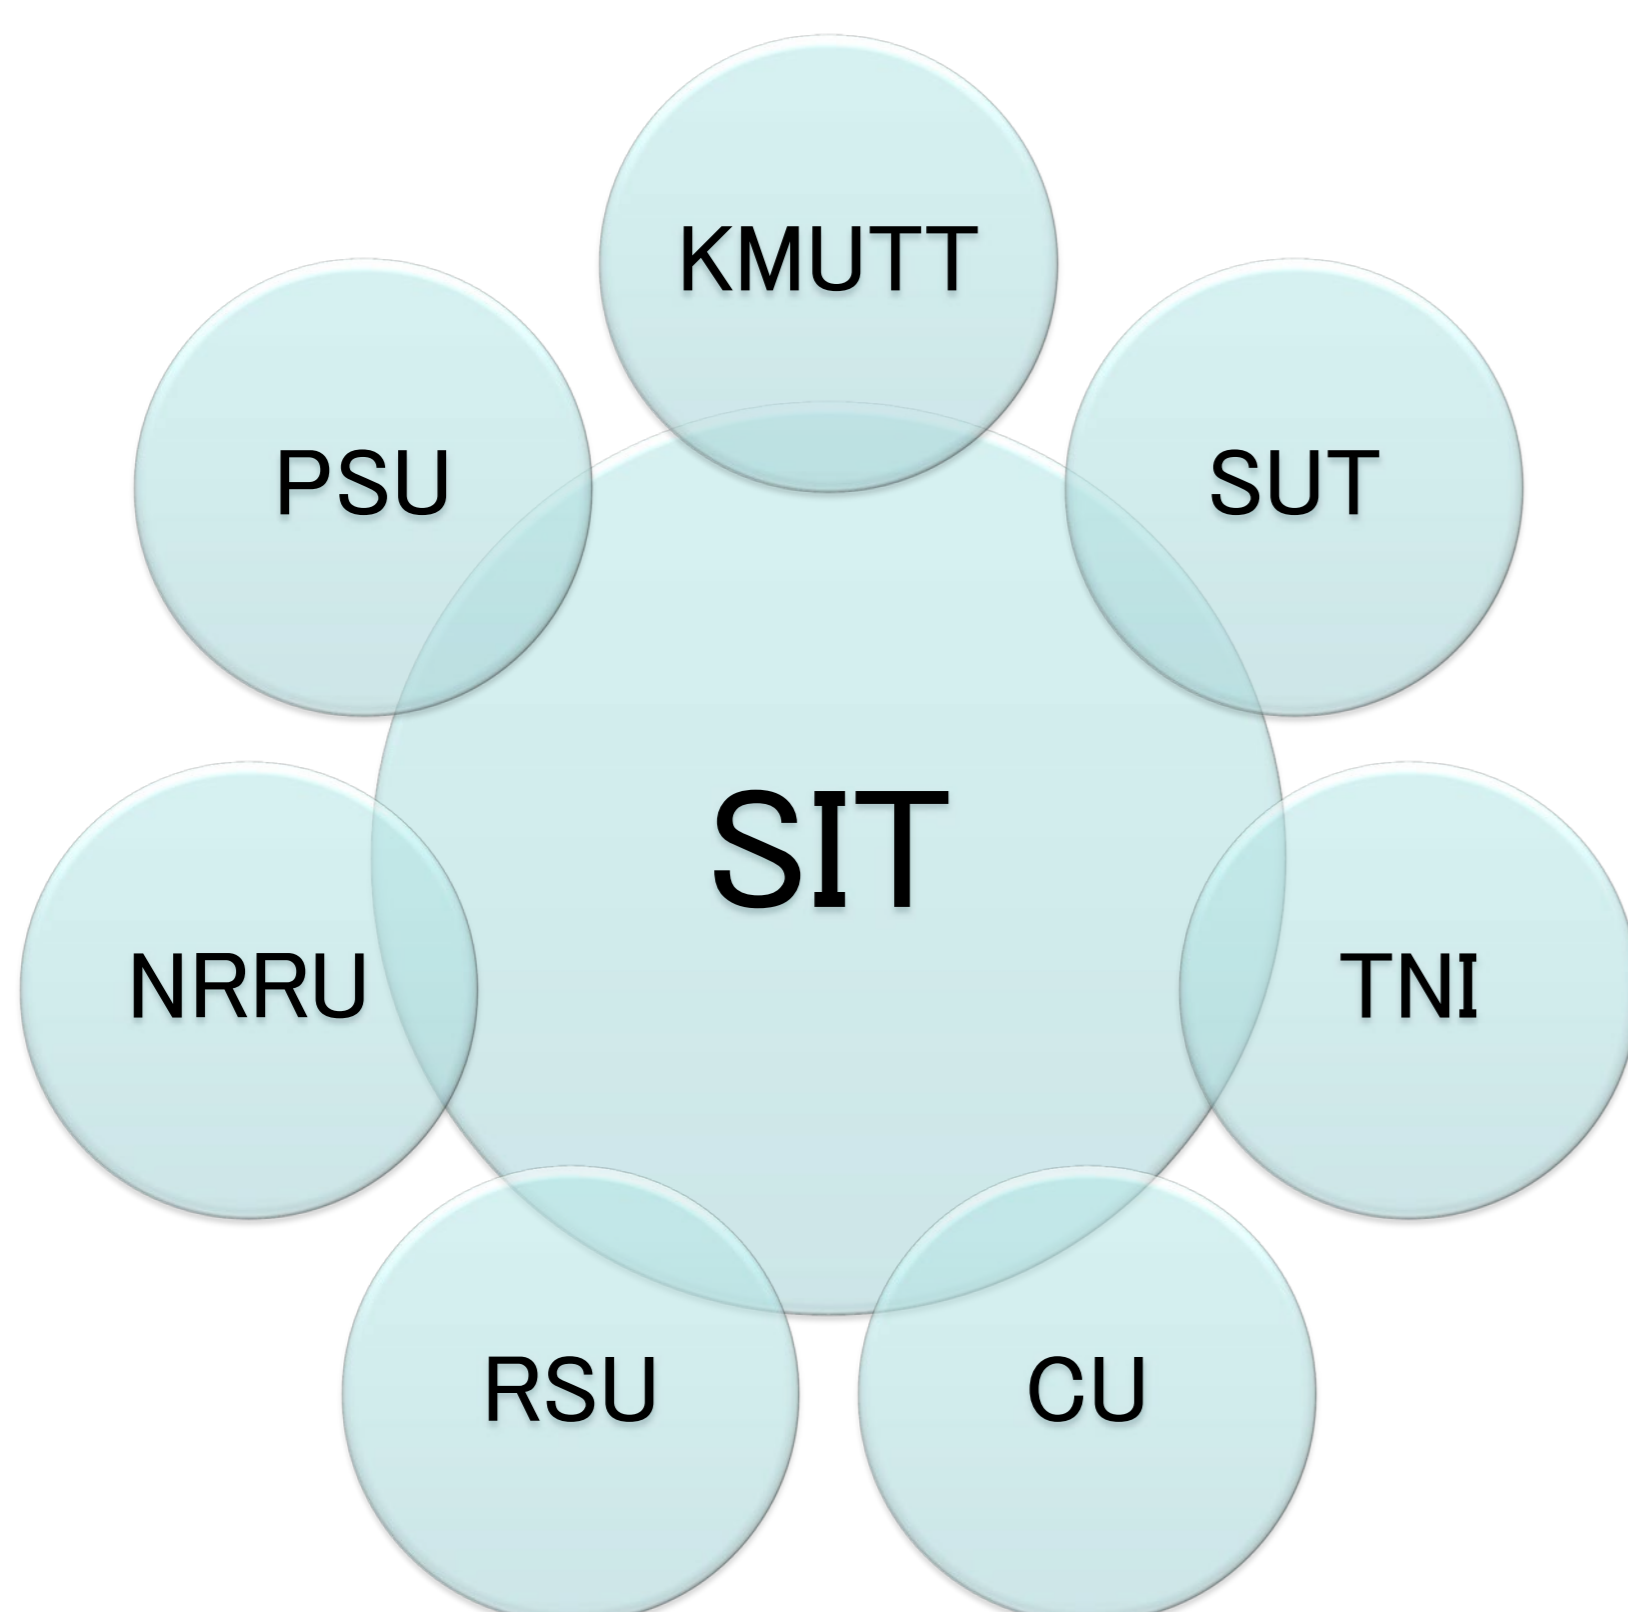

Major activities:

SIT sent over **200** students to Thailand and accepted over **130** Thai students with the following programs in FY 2016.

Hybrid Twining Program

- Master and Doctor course program.
- Thai students study at both home university and SIT.

Internship

- 2-4 week program
- Students take practical experience for beginners in an occupation or profession. (reciprocal)

Global PBL

- 2-4 week program
- Students put forward their proposals and present their idea to the technical issues.(reciprocal)

Joint Research

- Faculty members jointly tackle their research theme.

Student Exchange

- 1-2 semester program
- Students take courses and/or do research. (reciprocal)

English Learning Program

- 2 week program
- Japanese students study practical English in Thailand.

7 partner universities and institutes of SIT in Thailand;

Thai-Nichi Institute of Technology (TNI), Suranaree University of Technology (SUT), King Mongkut's University of Technology Thonburi (KMUTT), Chulalongkorn University (CU) and Rangsit University (RSU), Nakhon Ratchasima Rajabhat University (NRRU), Prince of Songkla University (PSU).