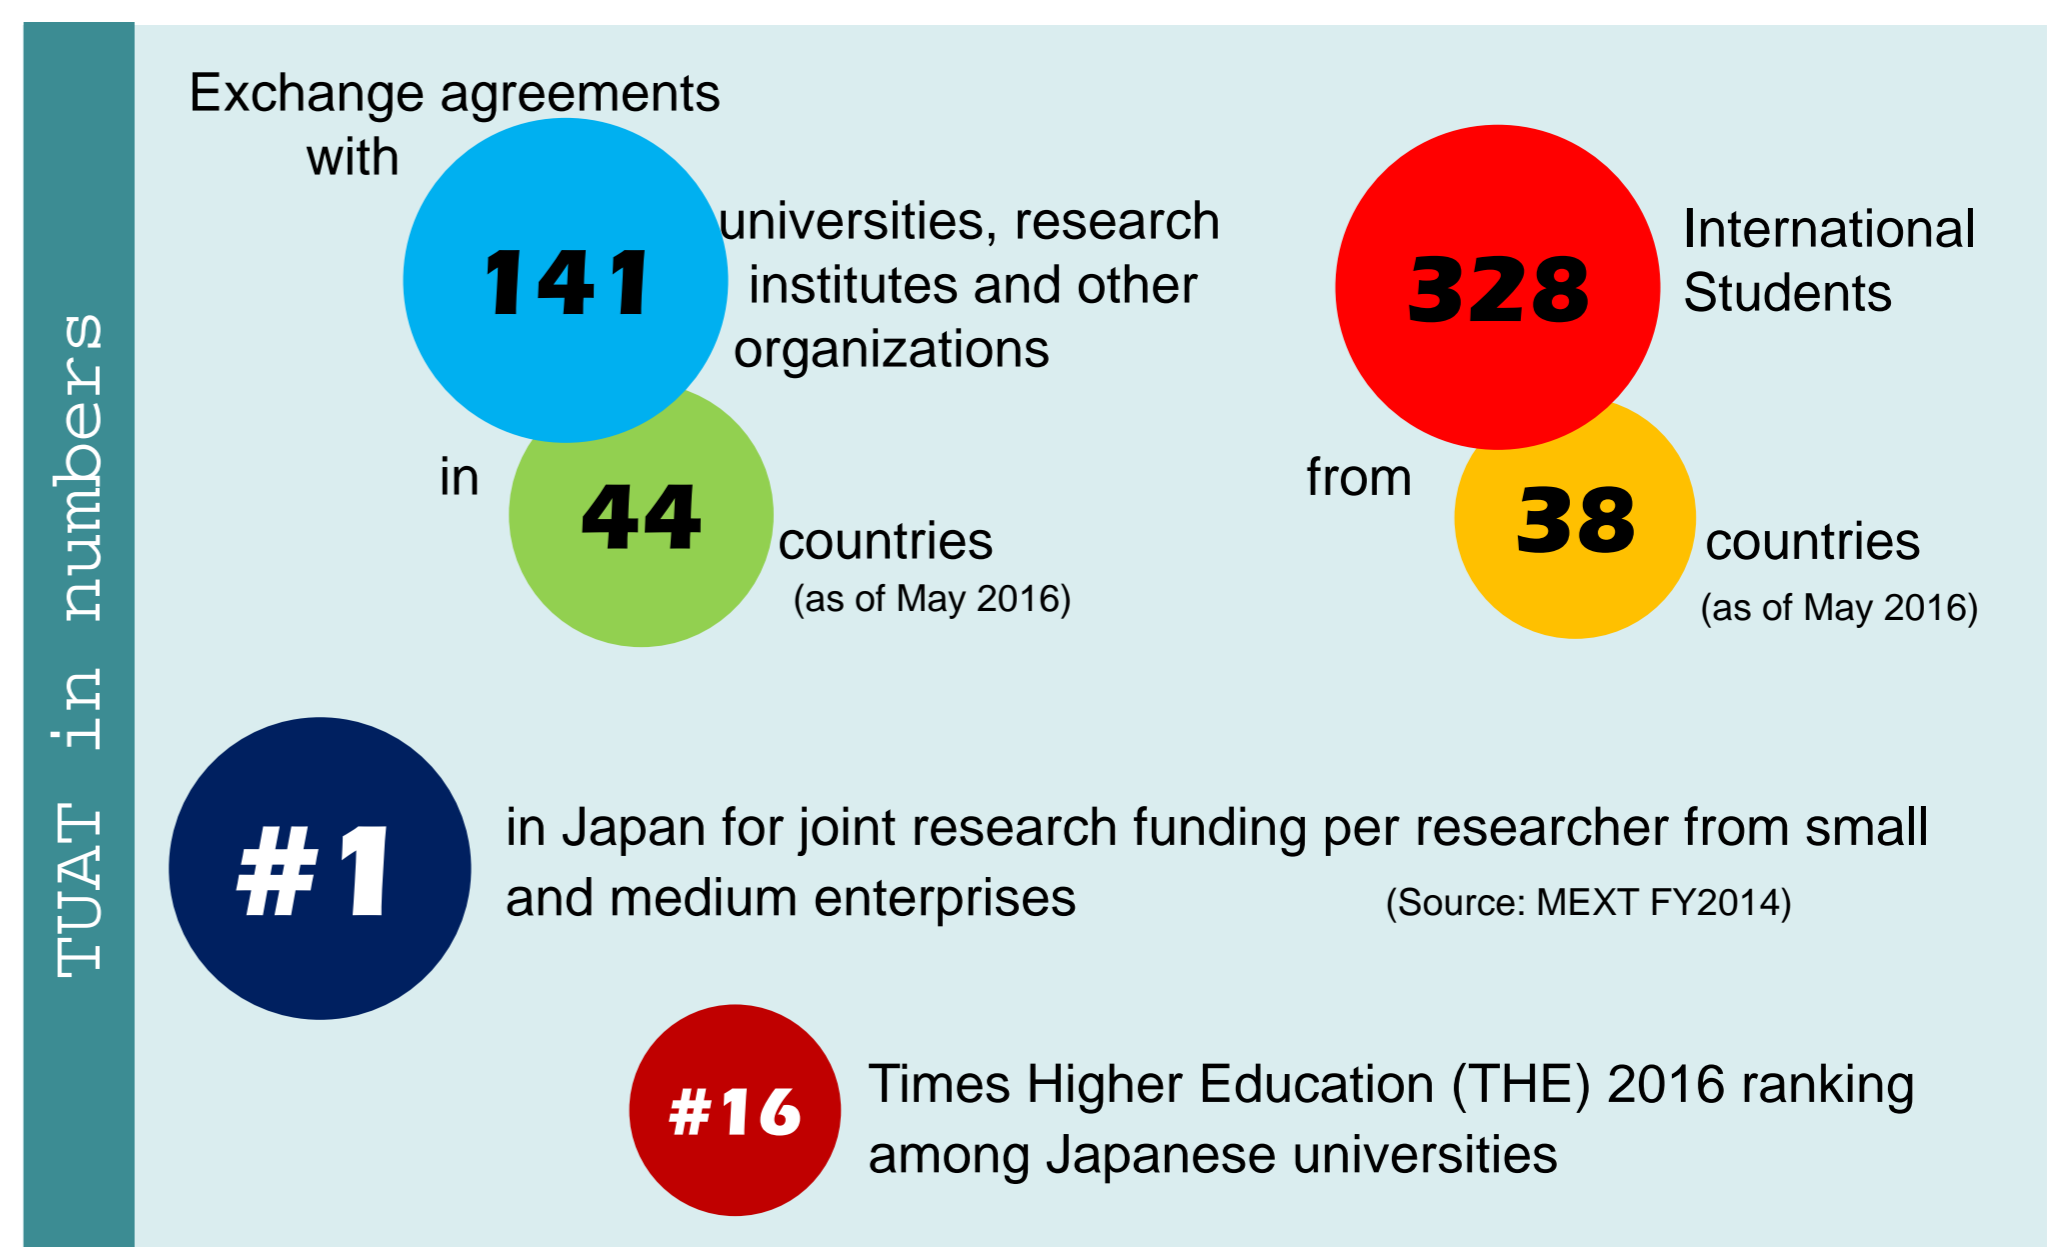

Tokyo University of Agriculture and Technology (TUAT) was formally recognized as a national university in 1949 and is a leader in the field of agriculture and technology. Originally founded in 1874, TUAT has a history of over 140 years and a high commitment towards scientific research and developing technology for the improvement of our modern society, in addition to emphasizing a sustainable natural resource management and a harmonious coexistence with nature.

Agriculture and Engineering campuses are located in Fuchu and Koganei, 40 minutes by train from Tokyo Station, with easy access to everything that a major city could offer.

At TUAT, students will enjoy studying in one of the most exciting cities in the world while participating in integrated research projects only possible at our university.

Thailand

- Kasetsart University
- King Mongkut's University of Technology Thonburi

Brunei Darussalam

- Universiti Brunei Darussalam

Vietnam

- Vietnam National University of Agriculture

Philippines

- University of the Philippines Los Baños
- University of the Philippines Diliman
- De La Salle University
- Saint Louis University