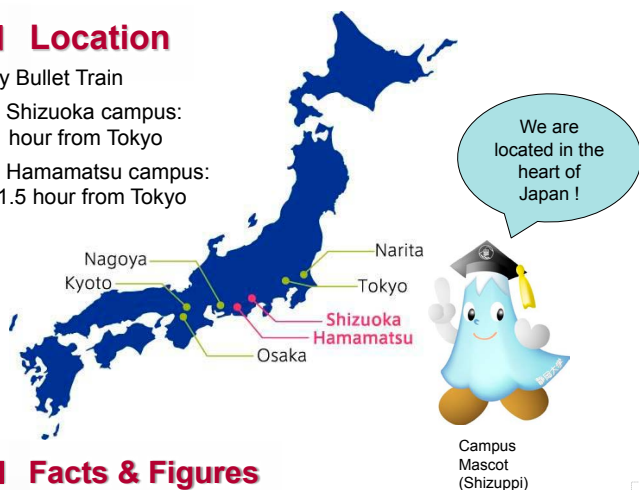

Shizuoka University

[Shizuoka Univ. Thailand Office @ Thammasat University]

Contact in Thailand : Mr. Shishido, maydai4@me.com

Contact in Shizuoka: International Center, ryugaku@adb.shizuoka.ac.jp

Study in the home of Mt. Fuji

Location

By Bullet Train

- Shizuoka campus: 1 hour from Tokyo
- Hamamatsu campus: 1.5 hour from Tokyo

Facts & Figures

○ Faculties: 6

Humanities and Social Sciences, Education, Informatics, Science, Engineering, Agriculture