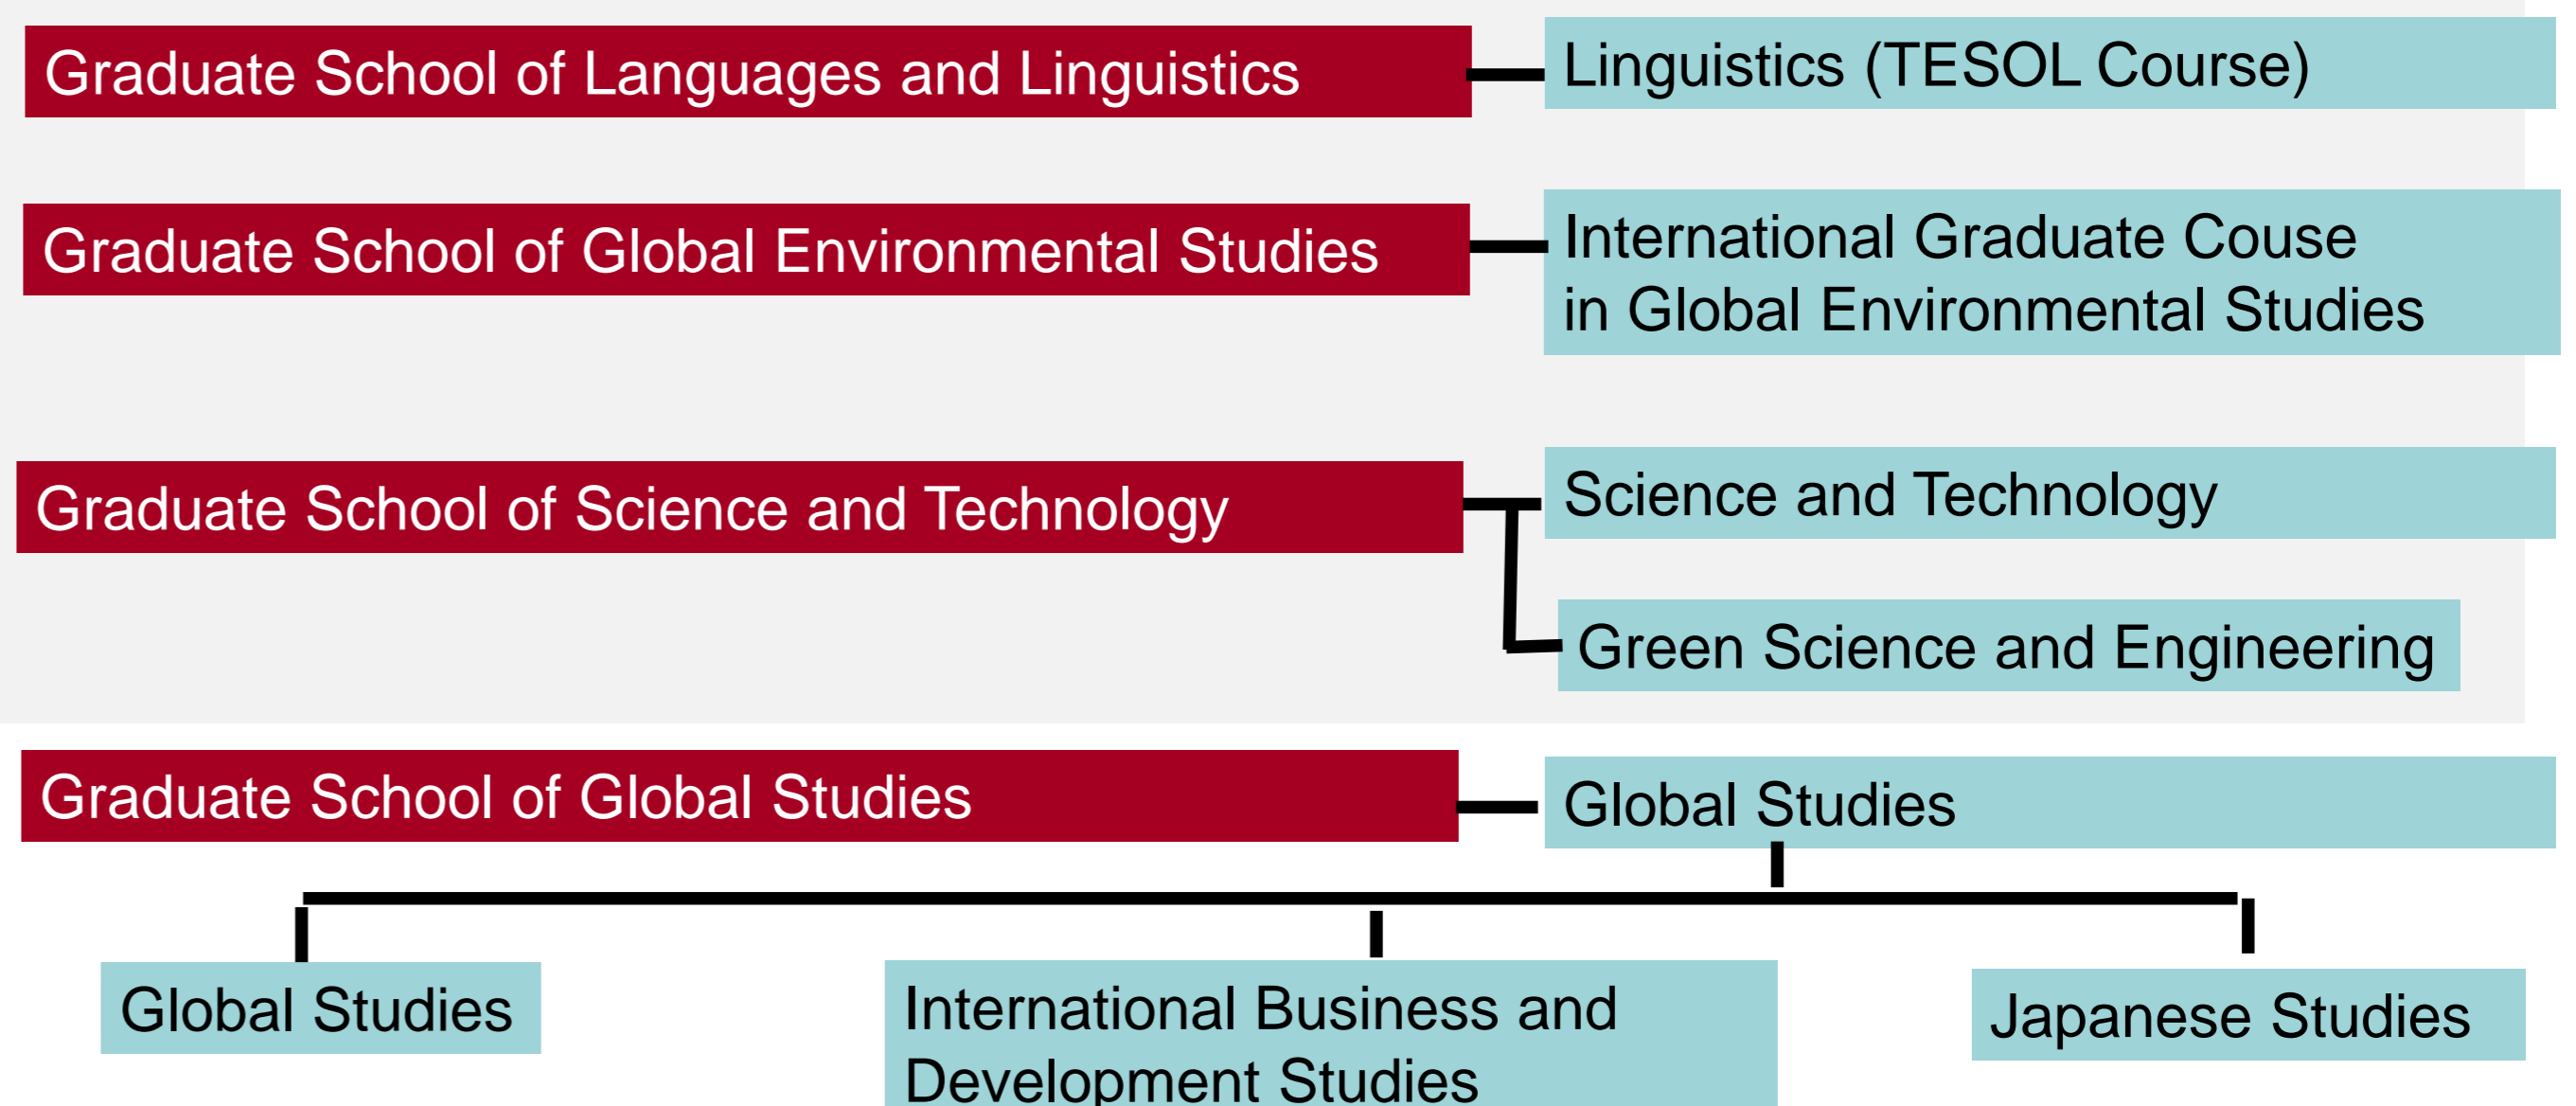

### Why choose Sophia ?

1. Japan's pioneer in global education
2. Diversity on one campus in the heart of fascinating city of Tokyo
3. One of the top private universities in Japan
4. Wide variety of English-medium programs & Japanese language courses
5. Renowned for offering high-quality language education

*Sophia University ASEAN Hub Center is a "Connecting Hub" for Japan and the ASEAN in terms of education and research. Sophia University has partnerships with several prestigious Southeast Asian universities and through the Center Sophia aims to strengthen the closer and longer-term relationships with them, and enhance the networking with higher education institutions over the ASEAN region. Our current activities with ASEAN universities are such as student exchange programs (mainly through AIMS Program), summer language and cultural programs (inbound) and study tours. We also plan to develop internship programs with companies in ASEAN countries.*

#### Undergraduate (English-taught Degree Programs)

#### Graduate (English-taught Degree Programs)