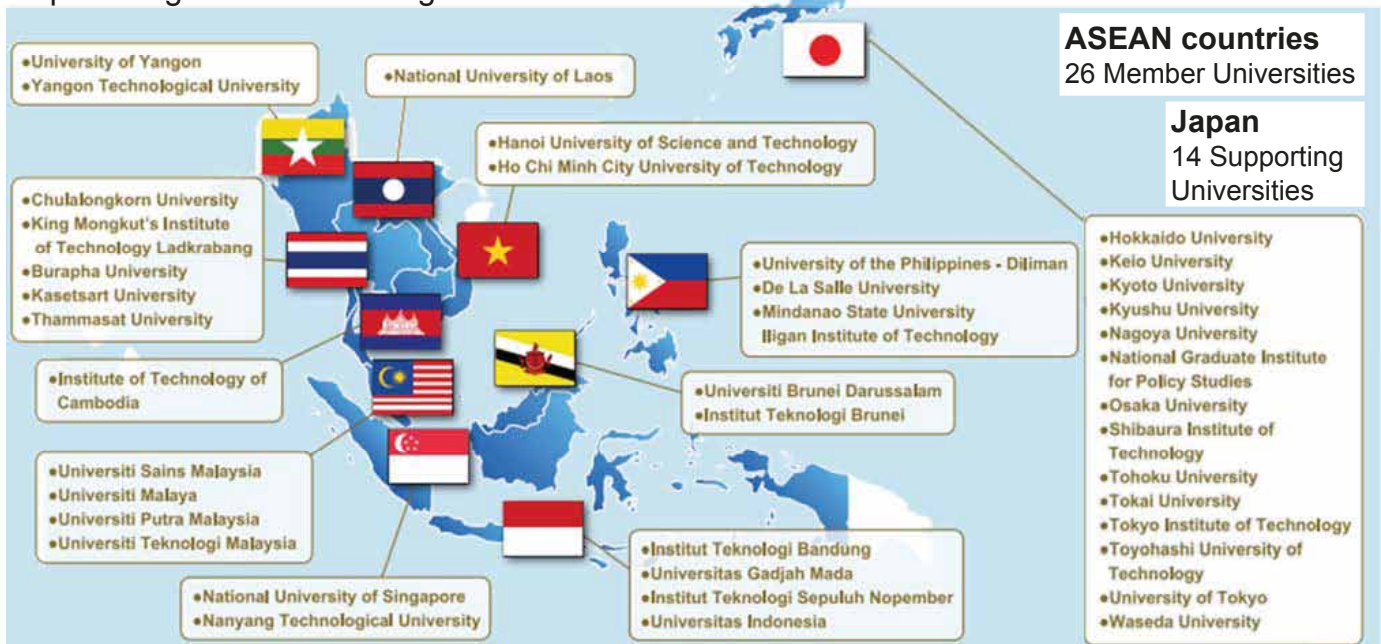

AUN/SEED-Net

ASEAN University Network/ Southeast Asia Engineering Education Development Network

AUN/SEED-Net Secretariat

Room 109-110, Building 2, Faculty of Engineering,
Chulalongkorn University, Bangkok 10330, Thailand

Tel: +66 2218 6419 to 21 Fax: +66 2218 6418 E-mail: contact@aun-seed.net

<http://www.seed-net.org>

Introduction

AUN/SEED-Net was established in 2001 as a sub program of AUN. It consists of universities as shown below and aims to establish a region-wide system for advanced research and education by these universities in ASEAN and Japan. The project is mainly supported by the Japanese government through JICA.

- Short-term Research Program **in Japan**
- Short-term Visit Program **in ASEAN**
- **Regional Academic Conference**
- **ASEAN Engineering Journal**
- **Research Fellowship**

University-Industry Collaboration