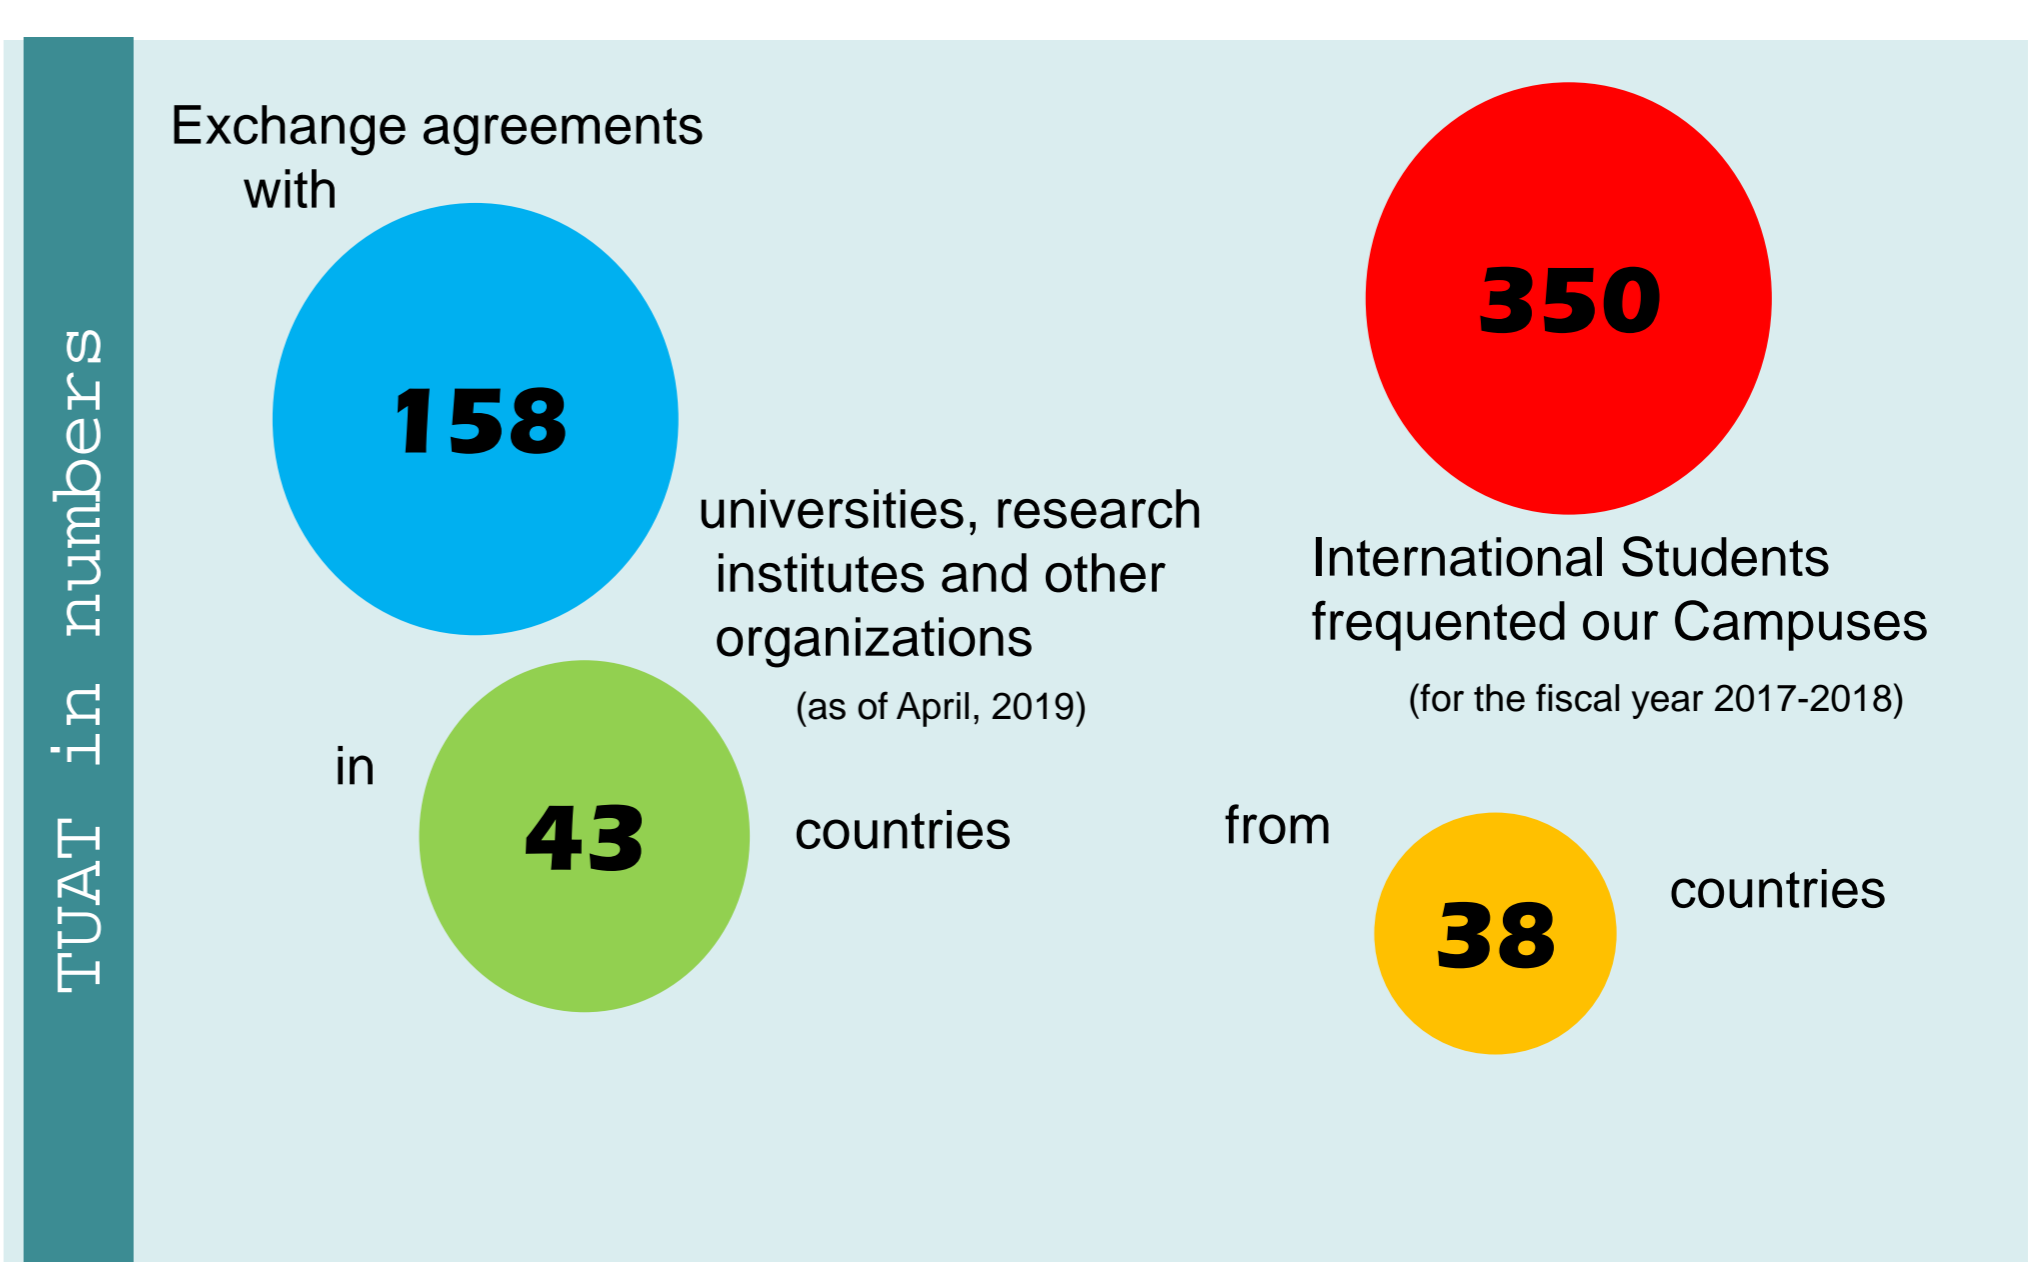

Introduction

Tokyo University of Agriculture and Technology (TUAT) was formally recognized as a national university in 1949 and is a leader in the field of agriculture and technology. Originally founded in 1874, TUAT has a history of over 140 years and a high commitment towards scientific research and developing technology for the improvement of our modern society, in addition to emphasizing a sustainable natural resource management and a harmonious coexistence with nature.

Agriculture and Engineering campuses are located in Fuchu and Koganei, 40 minutes by train from Tokyo Station, with easy access to everything that a major city could offer.

At TUAT, students will enjoy studying in one of the most exciting cities in the world while participating in integrated research projects only possible at our university.

Vietnam

- Vietnam National University of Agriculture

Philippines

- University of the Philippines Los Baños
- University of the Philippines Diliman
- De La Salle University
- Saint Louis University

★ For more information please contact the International Office at your university.