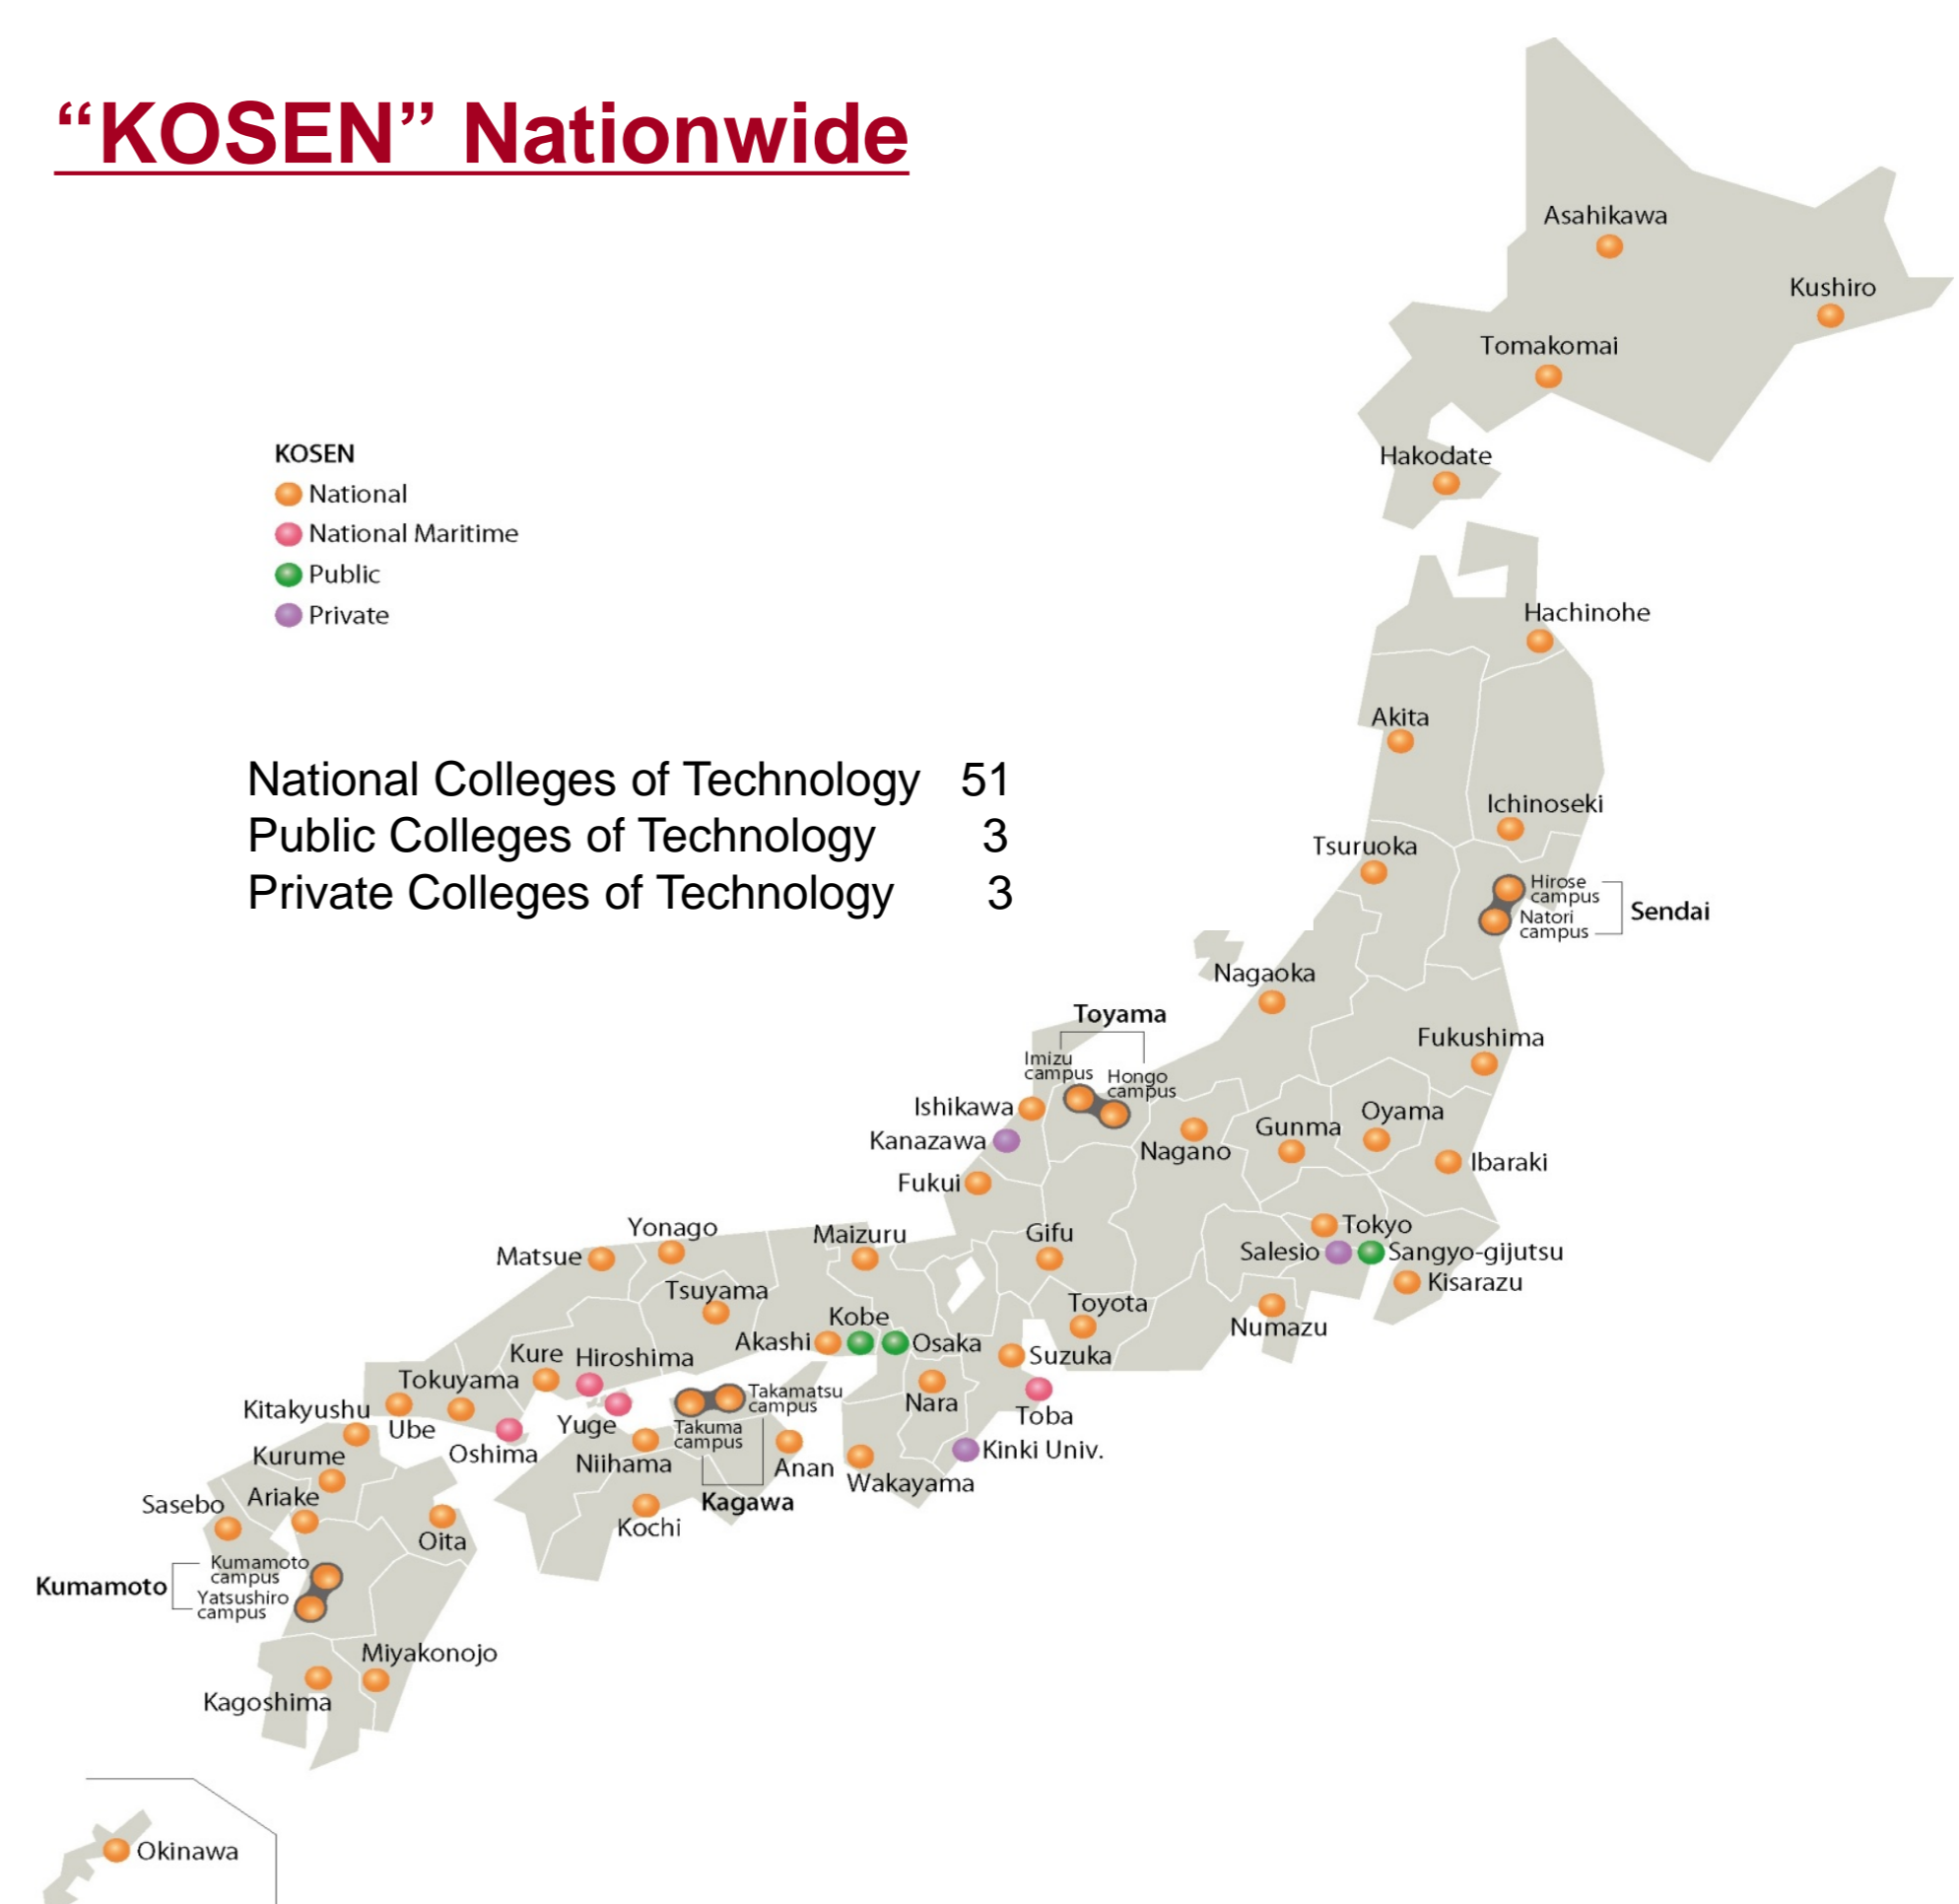

KOSEN National Institute of Technology

(For enquiry on KOSEN-KMITL)
KOSEN-KMITL Faculty Office

King Mongkut's Institute of Technology Ladkrabang
1 Soi Chalongkrung 1, Ladkrabang,
Bangkok 10520, Thailand
Tel: +66 2329 8000 Ext.5063

(For enquiry on Technical College)
Thailand Liaison Office

Office of The Vocational Education Commission,
Ministry of Education
319 Chankasem Palace, Ratchadamnoen Nok Rd.
Dusit, Bangkok, 10300, Thailand
Tel: +66(0)-2-281-5555 ext. 1853

Introduction

KOSEN is a unique institution of higher education in Japan, which provides the students with five-year engineering education from the age of 15. The National Institute of Technology (NIT) runs 51 national KOSENs as a single legal entity. NIT has an enrollment of approximately 50,000 students and 4,000 academic staff. KOSEN's primary mission is to foster highly qualified practical and innovative engineers. In this mission, KOSEN also assists the advancement of the industry through joint research projects and collaboration among stakeholders.

"KOSEN" Nationwide

Chemistry and Biochemistry,
Materials Science