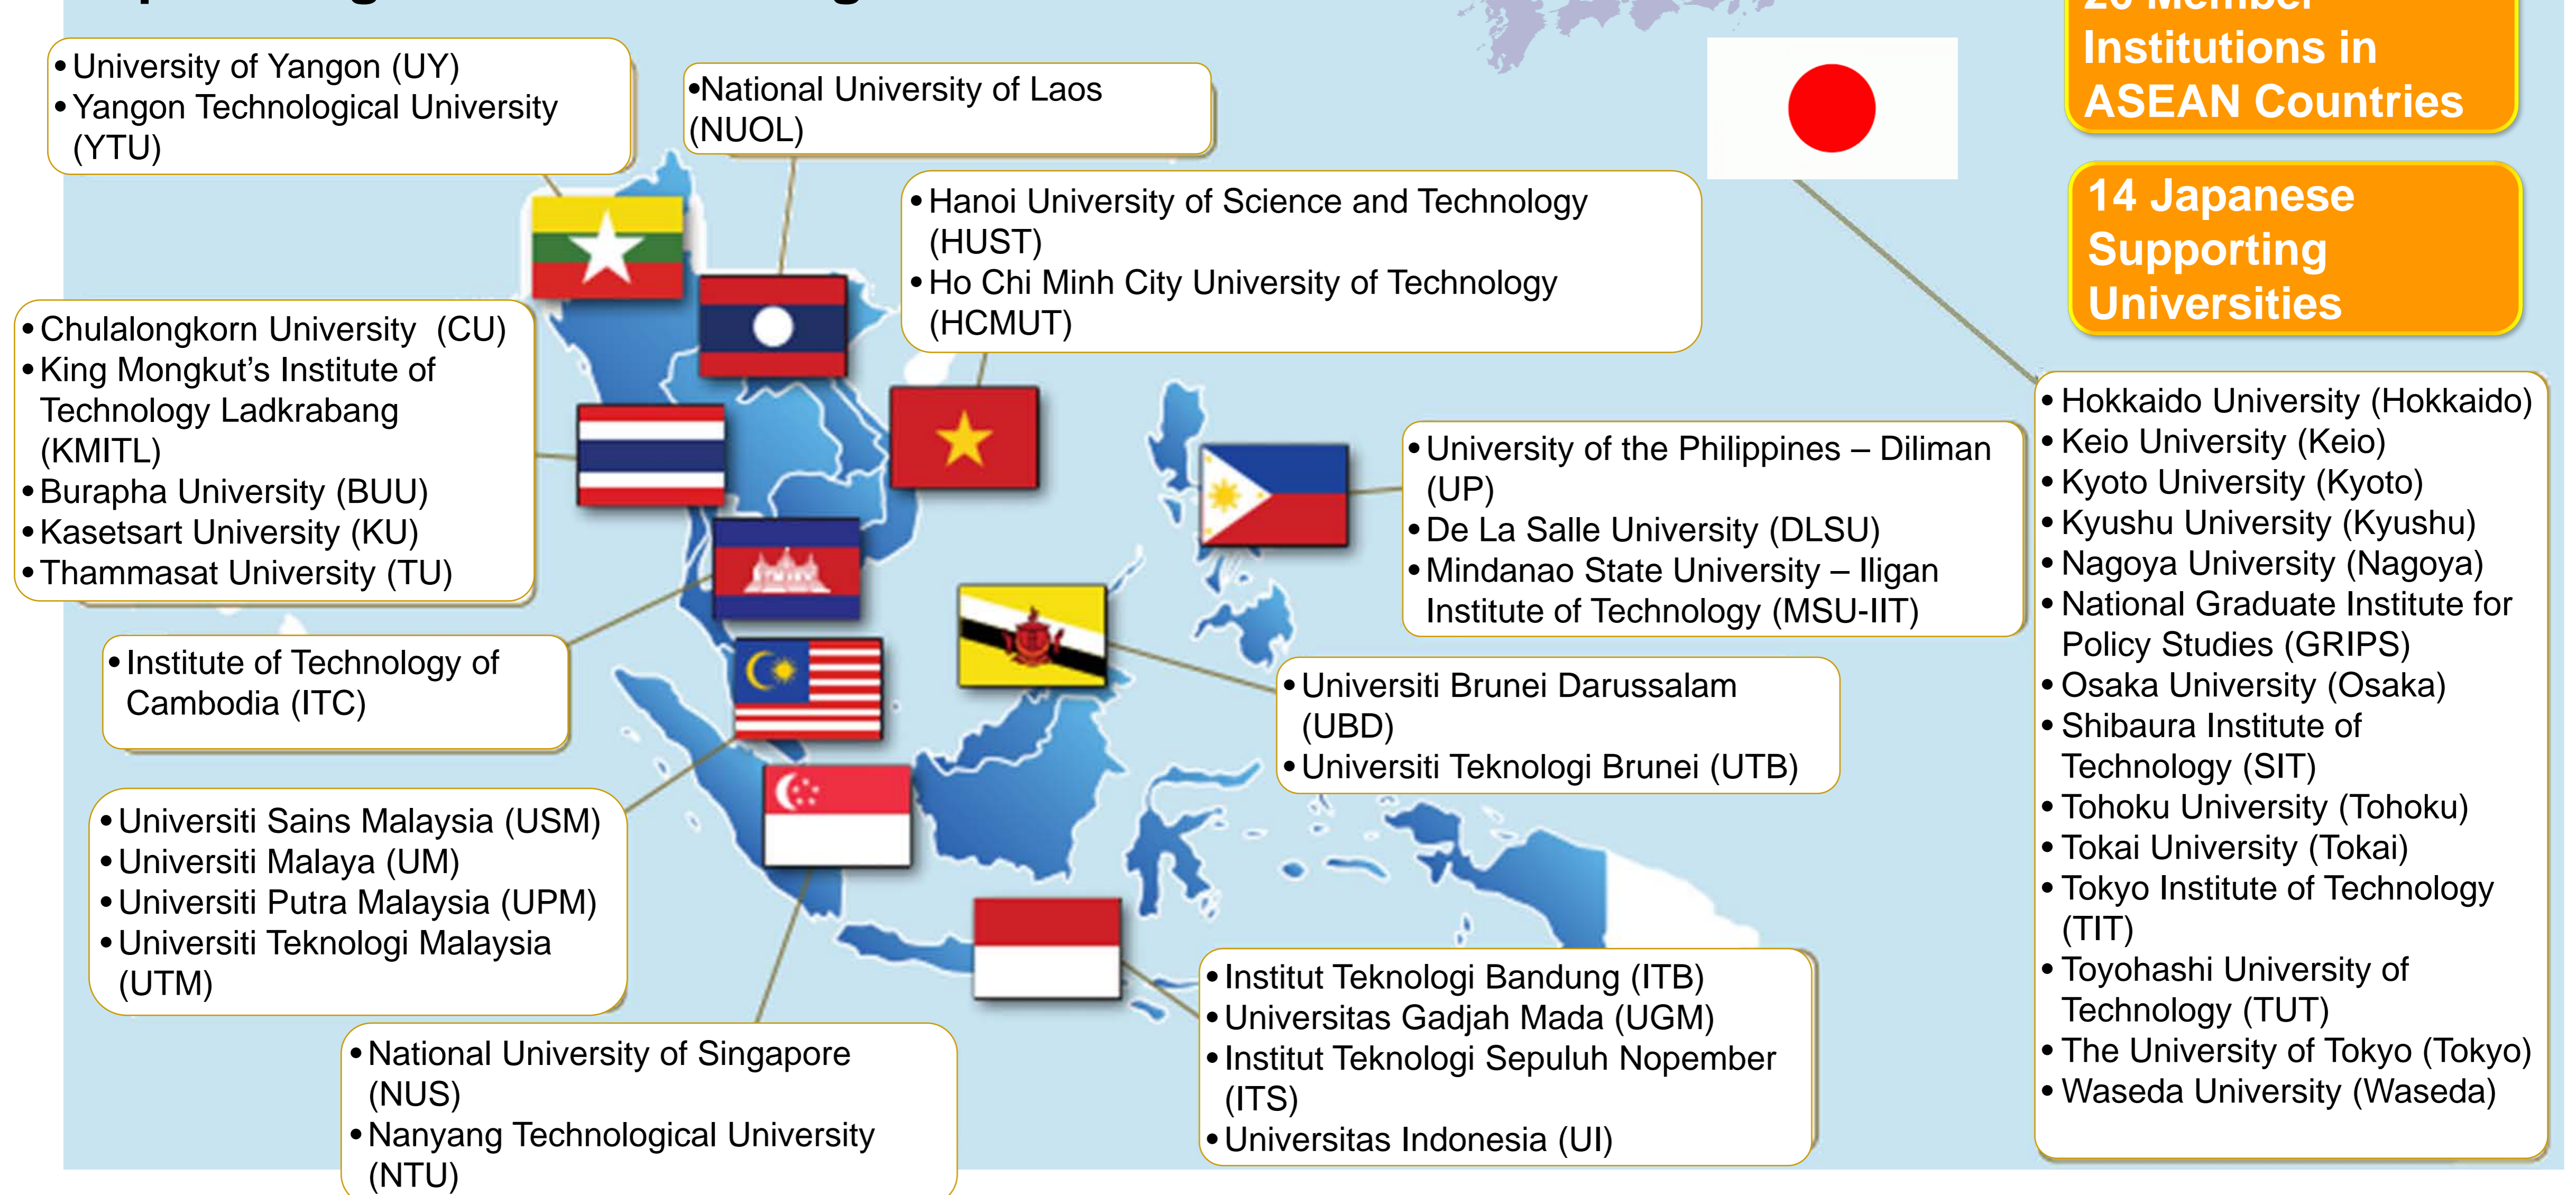

AUN/SEED-Net

ASEAN University Network/ Southeast Asia Engineering Education Development Network

AUN/SEED-Net Secretariat

Room 109-110, Building 2, Faculty of Engineering,
Chulalongkorn University, Bangkok 10330, Thailand

Tel: +66 2218 6419 to 21 Fax: +66 2218 6418 E-mail: contact@aun-seed.net

<http://www.seed-net.org>

Introduction

AUN/SEED-Net was established in 2001 as a sub program of AUN. It consists of universities as shown below and aims to establish a region-wide system for advanced research and education by these universities in ASEAN and Japan. The project is mainly supported by the Japanese government through JICA.

Main activities in Phase 4 (2018 - 2023)

Collaborative Education Program (CEP)

For self-sustainability of AUN/SEED-Net members, CEP empowers the member institutions to have more flexibility in managing their post graduate study and related researches with its tailored curriculum management within the university consortium.

Regional Conference (RC)

RCs are organized in 10 engineering fields every year to share the research outcomes in the region. It aims at expanding the AUN/SEED-Net network by involving external participants such as government agencies, industries and communities.